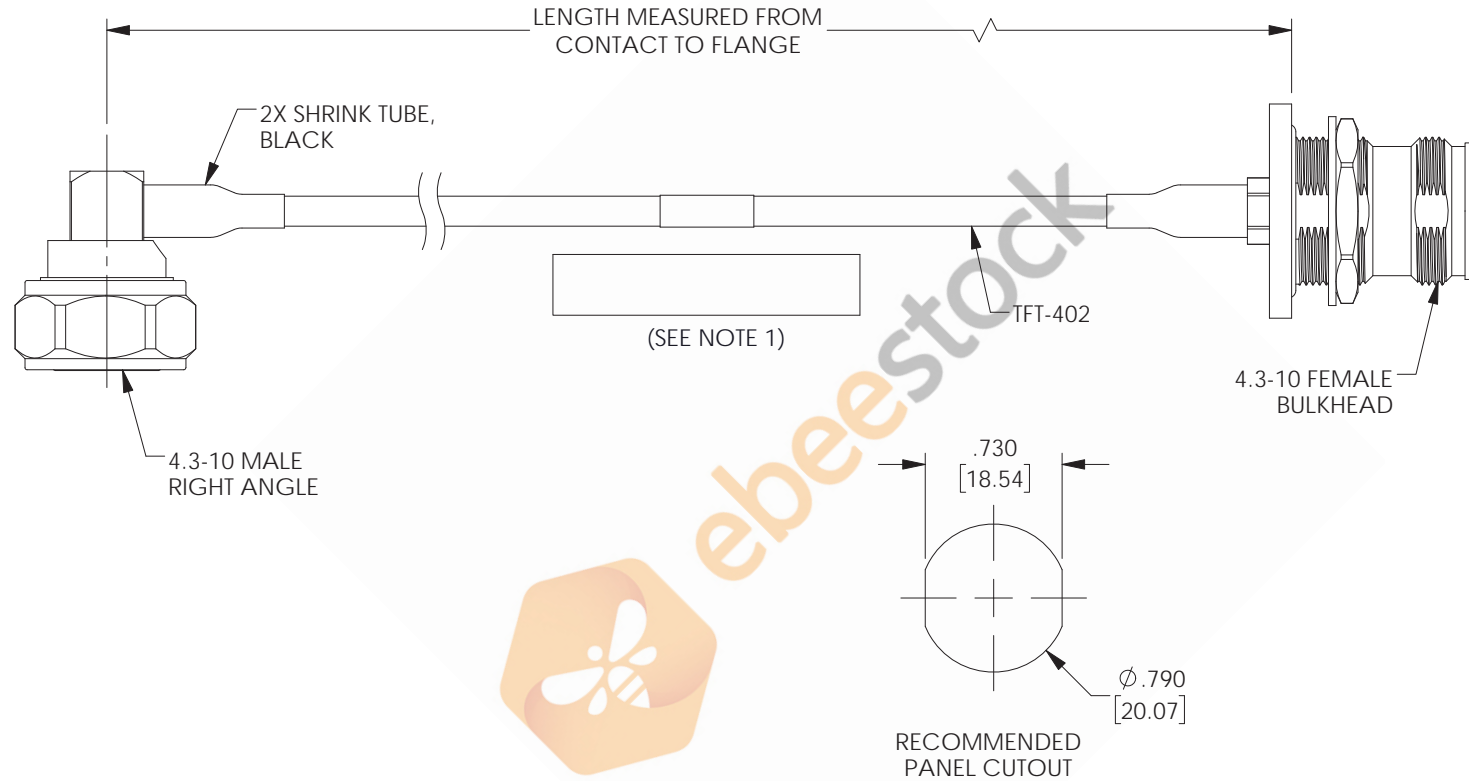

# 4.3-10 Male Right Angle to 4.3-10 Female Bulkhead Low PIM Cable 150 CM Length Using TFT-402 Coax Using Times Microwave Components

REVISIONS			
REV.	DESCRIPTION	DATE	APPROVED
A	INITIAL RELEASE	04/08/2021	SELLIS

**NOTES:**

1. CABLES 36" AND UNDER HAVE 1 LABEL CENTERED. CABLES OVER 36" HAVE 2 LABELS, ONE AT EACH END 6.0" FROM THE FRONT OF THE CONNECTOR.

THESE COMMODITIES, TECHNOLOGY OR SOFTWARE WERE EXPORTED FROM THE UNITED STATES IN ACCORDANCE WITH THE EXPORT ADMINISTRATION REGULATIONS. DIVERSION CONTRARY TO U.S. LAW PROHIBITED.

UNLESS OTHERWISE SPECIFIED LEADING DIMENSIONS ARE INCHES DIMENSIONS IN [ ] ARE MILLIMETERS

**TOLERANCES:**

.X = ± .2 [ 5.08]      FRACTIONS ± 1/32  
 .XX = ± .02 [ .51]      ANGLES ± 1°  
 .XXX = ± .005 [ .13]

**THIRD-ANGLE PROJECTION**

THE INFORMATION AND DESIGN IN THIS DOCUMENT IS THE PROPERTY OF EBEESTOCK CORPORATION ALL RIGHTS RESERVED.

SHEET 1 OF 1

SCALE N/A

SIZE	CAGE CODE	DRAWN BY	ITEM NO.	REV
A	53919	DFRISIELLO	ET15305	A