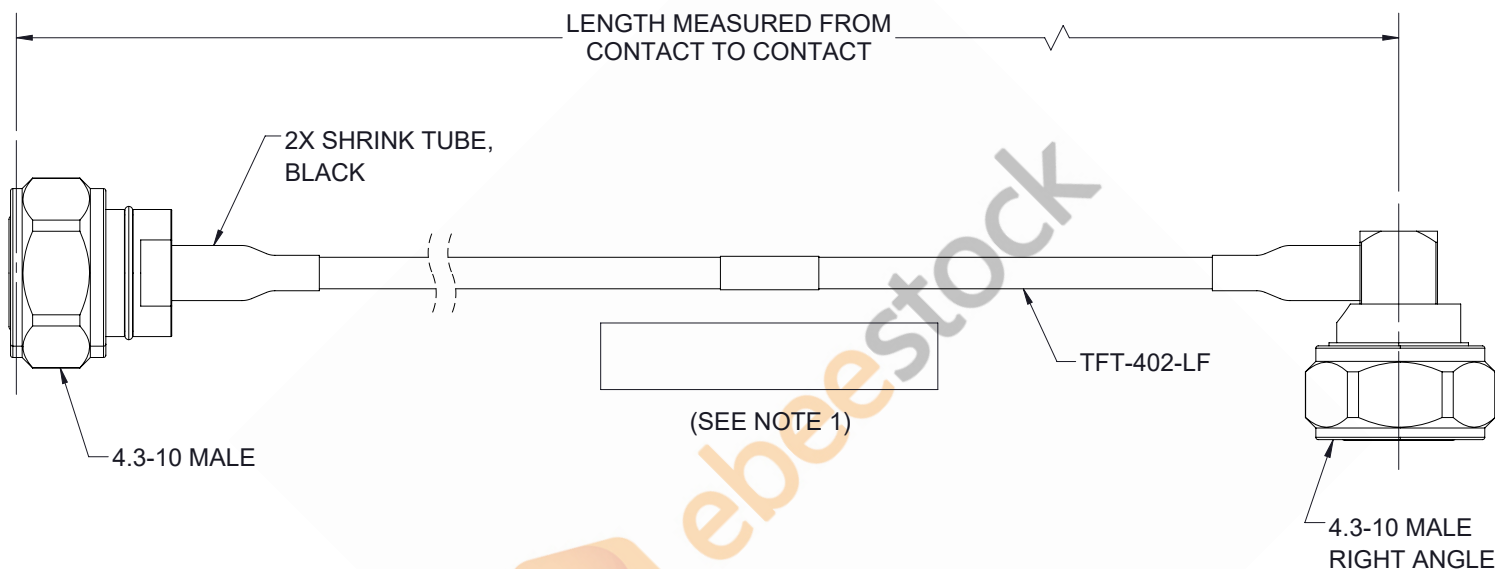

4.3-10 Male to 4.3-10 Male Right Angle Low PIM Cable 12 Inch Length Using TFT-402-LF Coax Using Times Microwave Components

REVISIONS			
REV.	DESCRIPTION	DATE	APPROVED
A	INITIAL RELEASE	4/8/2021	SELLIS

NOTES:

1. CABLES 36" AND UNDER HAVE 1 LABEL CENTERED. CABLES OVER 36" HAVE 2 LABELS, ONE AT EACH END 6.0" FROM THE FRONT OF THE CONNECTOR.

THESE COMMODITIES, TECHNOLOGY OR SOFTWARE WERE EXPORTED FROM THE UNITED STATES IN ACCORDANCE WITH THE EXPORT ADMINISTRATION REGULATIONS. DIVERSION CONTRARY TO U.S. LAW PROHIBITED.

UNLESS OTHERWISE SPECIFIED LEADING DIMENSIONS ARE INCHES DIMENSIONS IN [] ARE MILLIMETERS

TOLERANCES:

.X = ±.2	[.508]	FRACTIONS
.XX = ±.02	[.51]	± 1/32
.XXX = ±.005	[.13]	ANGLES ± 1°

CABLE LENGTH (L) TOLERANCES: