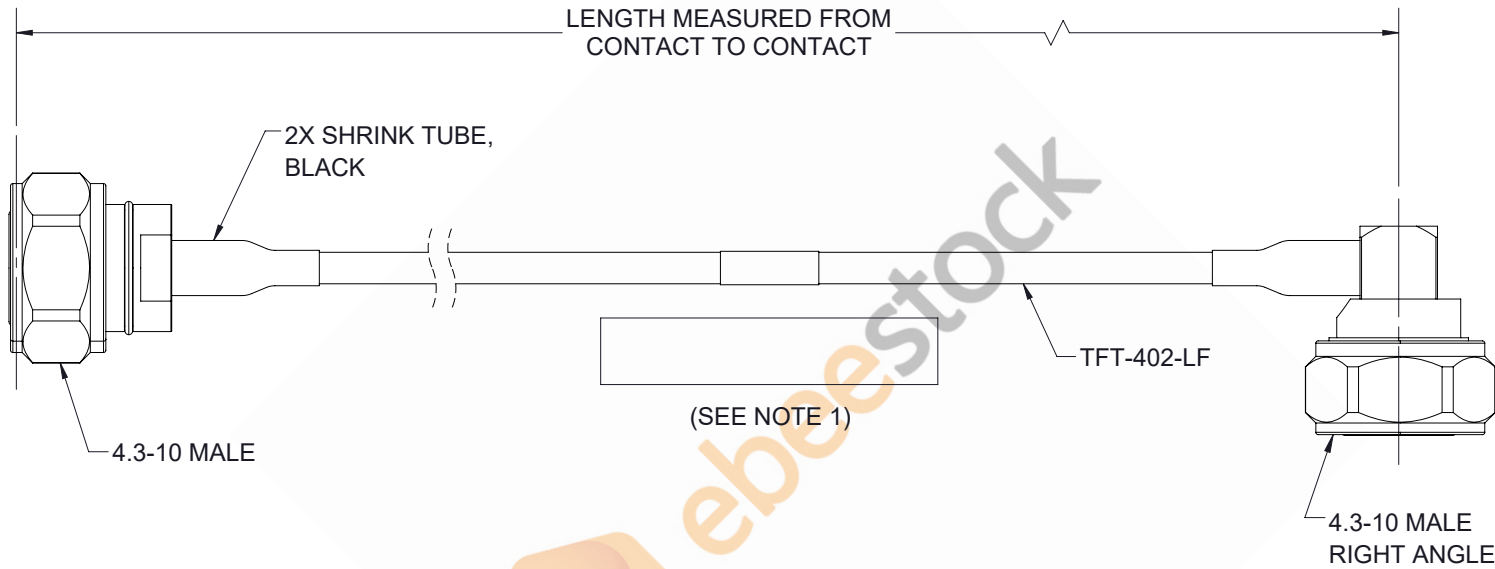

4.3-10 Male to 4.3-10 Male Right Angle Low PIM Cable 36 Inch Length Using TFT-402-LF Coax Using Times Microwave Components

REVISIONS			
REV.	DESCRIPTION	DATE	APPROVED
A	INITIAL RELEASE	4/8/2021	SELLIS

NOTES:

1. CABLES 36" AND UNDER HAVE 1 LABEL CENTERED. CABLES OVER 36" HAVE 2 LABELS, ONE AT EACH END 6.0" FROM THE FRONT OF THE CONNECTOR.

THESE COMMODITIES, TECHNOLOGY OR SOFTWARE WERE EXPORTED FROM THE UNITED STATES IN ACCORDANCE WITH THE EXPORT ADMINISTRATION REGULATIONS. DIVERSION CONTRARY TO U.S. LAW PROHIBITED.

UNLESS OTHERWISE SPECIFIED
LEADING DIMENSIONS ARE INCHES
DIMENSIONS IN [] ARE MILLIMETERS

TOLERANCES:

.X = ±.2	[5.08]	FRACTIONS
.XX = ±.02	[.51]	± 1/32
.XXX = ±.005	[.13]	ANGLES ± 1°

CABLE LENGTH (L) TOLERANCES: