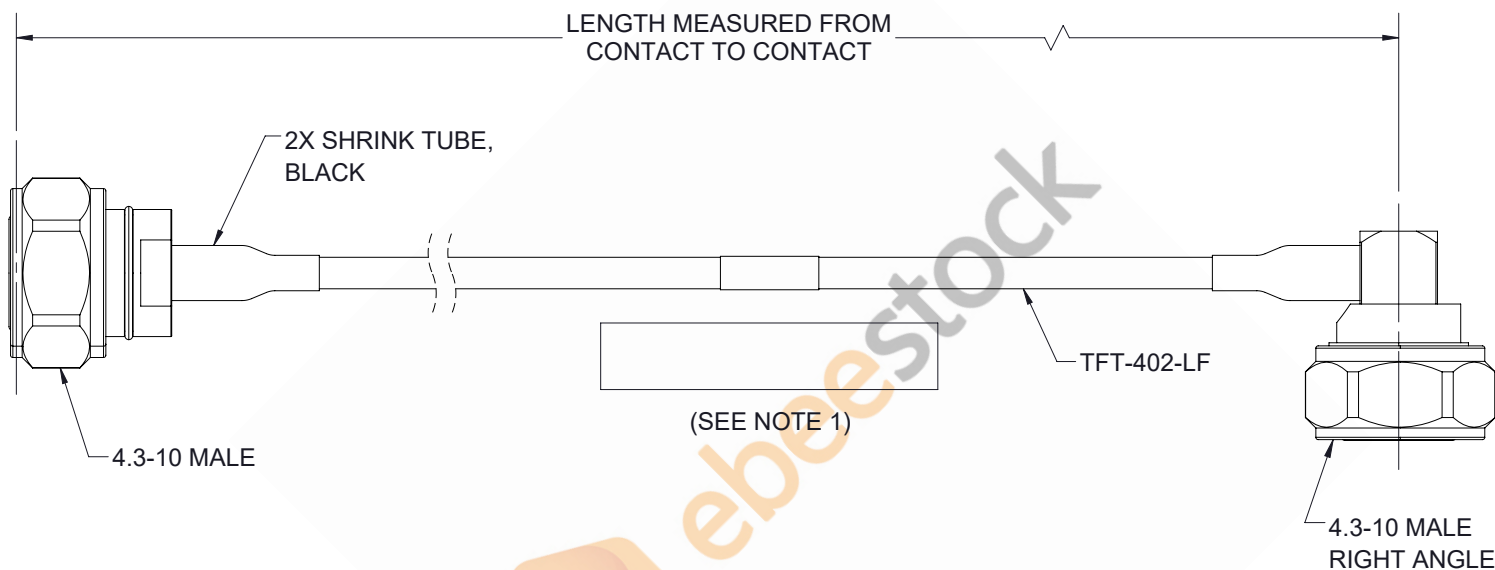

4.3-10 Male to 4.3-10 Male Right Angle Low PIM Cable 48 Inch Length Using TFT-402-LF Coax Using Times Microwave Components

REVISIONS			
REV.	DESCRIPTION	DATE	APPROVED
A	INITIAL RELEASE	4/8/2021	SELLIS

NOTES:

1. CABLES 36" AND UNDER HAVE 1 LABEL CENTERED.
CABLES OVER 36" HAVE 2 LABELS, ONE AT EACH END
6.0" FROM THE FRONT OF THE CONNECTOR.

THESE COMMODITIES, TECHNOLOGY OR SOFTWARE WERE EXPORTED FROM THE UNITED STATES IN ACCORDANCE WITH THE EXPORT ADMINISTRATION REGULATIONS. DIVERSION CONTRARY TO U.S. LAW PROHIBITED.

UNLESS OTHERWISE SPECIFIED
LEADING DIMENSIONS ARE INCHES
DIMENSIONS IN [] ARE MILLIMETERS

TOLERANCES:

.X = ±.2	[5.08]	FRACTIONS
.XX = ±.02	[.51]	± 1/32
.XXX = ±.005	[.13]	ANGLES ± 1°

CABLE LENGTH (L) TOLERANCES: