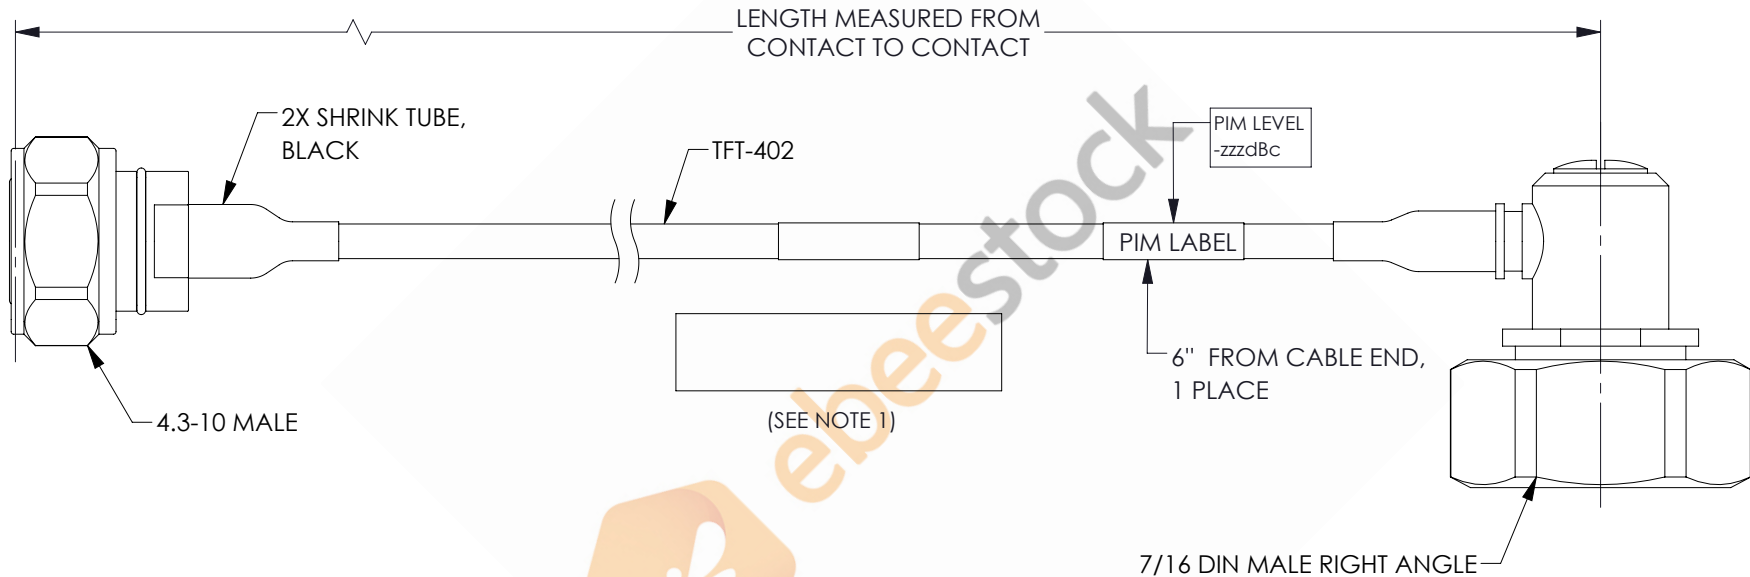

4.3-10 Male to 7/16 DIN Male Right Angle Low PIM Cable 24 Inch Length Using TFT-402 Coax Using Times Microwave Components

REVISIONS			
REV.	DESCRIPTION	DATE	APPROVED
A	INITIAL RELEASE	06/04/2021	AGANWANI

NOTES:

1. CABLES 84" AND UNDER HAVE 1 LABEL CENTERED. CABLES OVER 84" HAVE 2 LABELS, ONE AT EACH END 12.0" FROM THE FRONT OF THE CONNECTOR.

THESE COMMODITIES, TECHNOLOGY OR SOFTWARE WERE EXPORTED FROM THE UNITED STATES IN ACCORDANCE WITH THE EXPORT ADMINISTRATION REGULATIONS. DIVERSION CONTRARY TO U.S. LAW PROHIBITED.

UNLESS OTHERWISE SPECIFIED LEADING DIMENSIONS ARE INCHES DIMENSIONS IN [] ARE MILLIMETERS

TOLERANCES:

	FRACTIONS	ANGLES
.X = ±.2 [5.08]	± 1/32	± 1°
.XX = ±.02 [.51]		
.XXX = ±.005 [.13]		

CABLE LENGTH (L) TOLERANCES:

L ≤ 12 [305]	= +1 [25] / -0
12 [305] < L ≤ 60 [1524]	= +2 [51] / -0
60 [1524] < L ≤ 120 [3048]	= +4 [102] / -0
120 [3048] < L ≤ 300 [7620]	= +6 [152] / -0
300 [7620] < L	= +5%L / -0

ALL DIMENSIONS SHOWN ARE FOR REFERENCE ONLY.