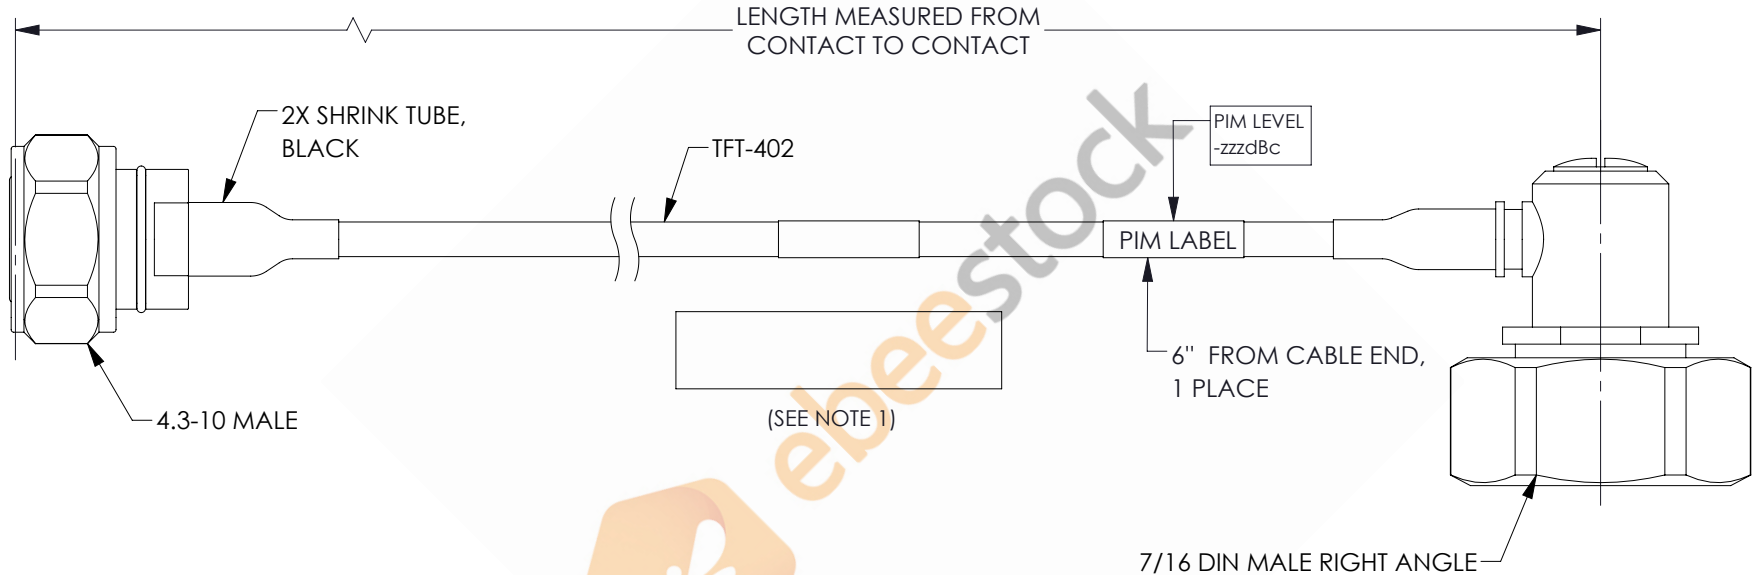

4.3-10 Male to 7/16 DIN Male Right Angle Low PIM Cable 36 Inch Length Using TFT-402 Coax Using Times Microwave Components

REVISIONS			
REV.	DESCRIPTION	DATE	APPROVED
A	INITIAL RELEASE	06/04/2021	AGANWANI

NOTES:

1. CABLES 84" AND UNDER HAVE 1 LABEL CENTERED. CABLES OVER 84" HAVE 2 LABELS, ONE AT EACH END 12.0" FROM THE FRONT OF THE CONNECTOR.

THESE COMMODITIES, TECHNOLOGY OR SOFTWARE WERE EXPORTED FROM THE UNITED STATES IN ACCORDANCE WITH THE EXPORT ADMINISTRATION REGULATIONS. DIVERSION CONTRARY TO U.S. LAW PROHIBITED.

UNLESS OTHERWISE SPECIFIED LEADING DIMENSIONS ARE INCHES DIMENSIONS IN [] ARE MILLIMETERS

TOLERANCES:
 .X = ±.2 [5.08] FRACTIONS ± 1/32
 .XX = ±.02 [.51] ANGLES ± 1°
 .XXX = ±.005 [.13]

CABLE LENGTH (L) TOLERANCES:
 L ≤ 12 [305] = +1 [25] / -0
 12 [305] < L ≤ 60 [1524] = +2 [51] / -0
 60 [1524] < L ≤ 120 [3048] = +4 [102] / -0
 120 [3048] < L ≤ 300 [7620] = +6 [152] / -0
 300 [7620] < L = +5%L / -0