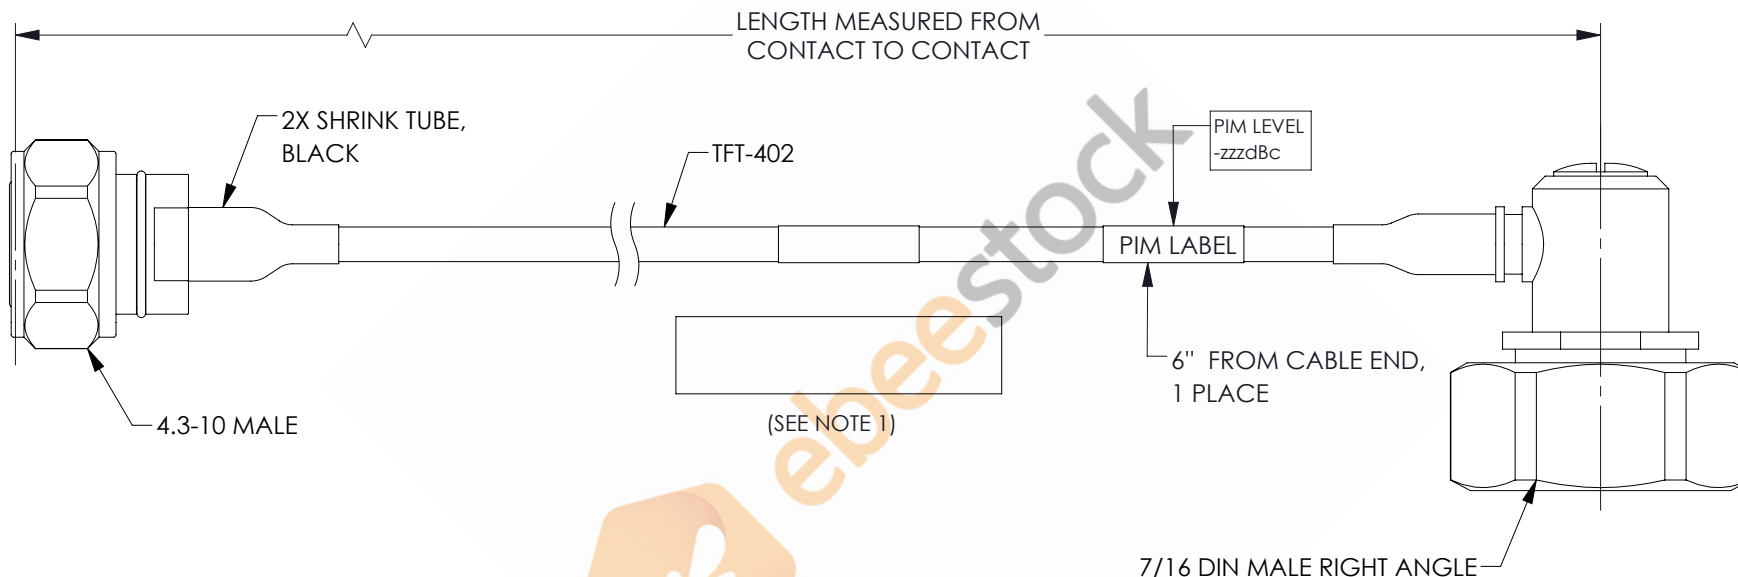

4.3-10 Male to 7/16 DIN Male Right Angle Low PIM Cable 48 Inch Length Using TFT-402 Coax Using Times Microwave Components

REVISIONS			
REV.	DESCRIPTION	DATE	APPROVED
A	INITIAL RELEASE	06/04/2021	AGANWANI

NOTES:

1. CABLES 84" AND UNDER HAVE 1 LABEL CENTERED. CABLES OVER 84" HAVE 2 LABELS, ONE AT EACH END 12.0" FROM THE FRONT OF THE CONNECTOR.

THESE COMMODITIES, TECHNOLOGY OR SOFTWARE WERE EXPORTED FROM THE UNITED STATES IN ACCORDANCE WITH THE EXPORT ADMINISTRATION REGULATIONS. DIVERSION CONTRARY TO U.S. LAW PROHIBITED.

UNLESS OTHERWISE SPECIFIED LEADING DIMENSIONS ARE INCHES DIMENSIONS IN [] ARE MILLIMETERS

TOLERANCES:

	FRACTIONS	ANGLES
.X = ±.2	[.508]	± 1/32
.XX = ±.02	[.51]	± 1/32
.XXX = ±.005	[.13]	± 1°

CABLE LENGTH (L) TOLERANCES:

L ≤ 12	[305]	= +1 [25] / -0
12 [305] < L ≤ 60	[1524]	= +2 [51] / -0
60 [1524] < L ≤ 120	[3048]	= +4 [102] / -0
120 [3048] < L ≤ 300	[7620]	= +6 [152] / -0
300 [7620] < L		= +5%L / -0

ALL DIMENSIONS SHOWN ARE FOR REFERENCE ONLY.