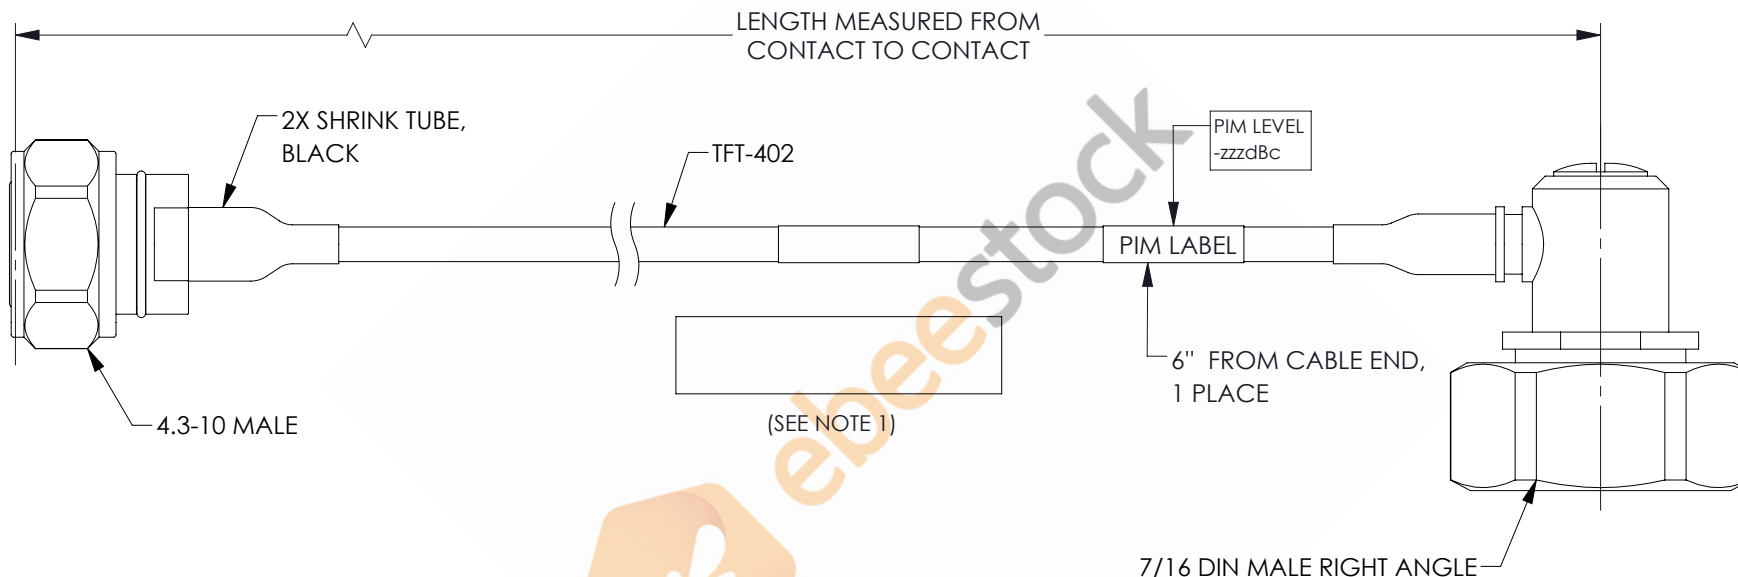

4.3-10 Male to 7/16 DIN Male Right Angle Low PIM Cable 60 Inch Length Using TFT-402 Coax Using Times Microwave Components

REVISIONS			
REV.	DESCRIPTION	DATE	APPROVED
A	INITIAL RELEASE	06/04/2021	AGANWANI

NOTES:

- CABLES 84" AND UNDER HAVE 1 LABEL CENTERED. CABLES OVER 84" HAVE 2 LABELS, ONE AT EACH END 12.0" FROM THE FRONT OF THE CONNECTOR.

THESE COMMODITIES, TECHNOLOGY OR SOFTWARE WERE EXPORTED FROM THE UNITED STATES IN ACCORDANCE WITH THE EXPORT ADMINISTRATION REGULATIONS. DIVERSION CONTRARY TO U.S. LAW PROHIBITED.

UNLESS OTHERWISE SPECIFIED LEADING DIMENSIONS ARE INCHES DIMENSIONS IN [] ARE MILLIMETERS

TOLERANCES:	
.X = ±.2 [5.08]	FRACTIONS ± 1/32
.XX = ±.02 [.51]	ANGLES ± 1°
.XXX = ±.005 [.13]	

CABLE LENGTH (L) TOLERANCES:

L ≤ 12 [305]	= +1 [25] / -0
12 [305] < L ≤ 60 [1524]	= +2 [51] / -0
60 [1524] < L ≤ 120 [3048]	= +4 [102] / -0
120 [3048] < L ≤ 300 [7620]	= +6 [152] / -0
300 [7620] < L	= +5%L / -0

ALL DIMENSIONS SHOWN ARE FOR REFERENCE ONLY.