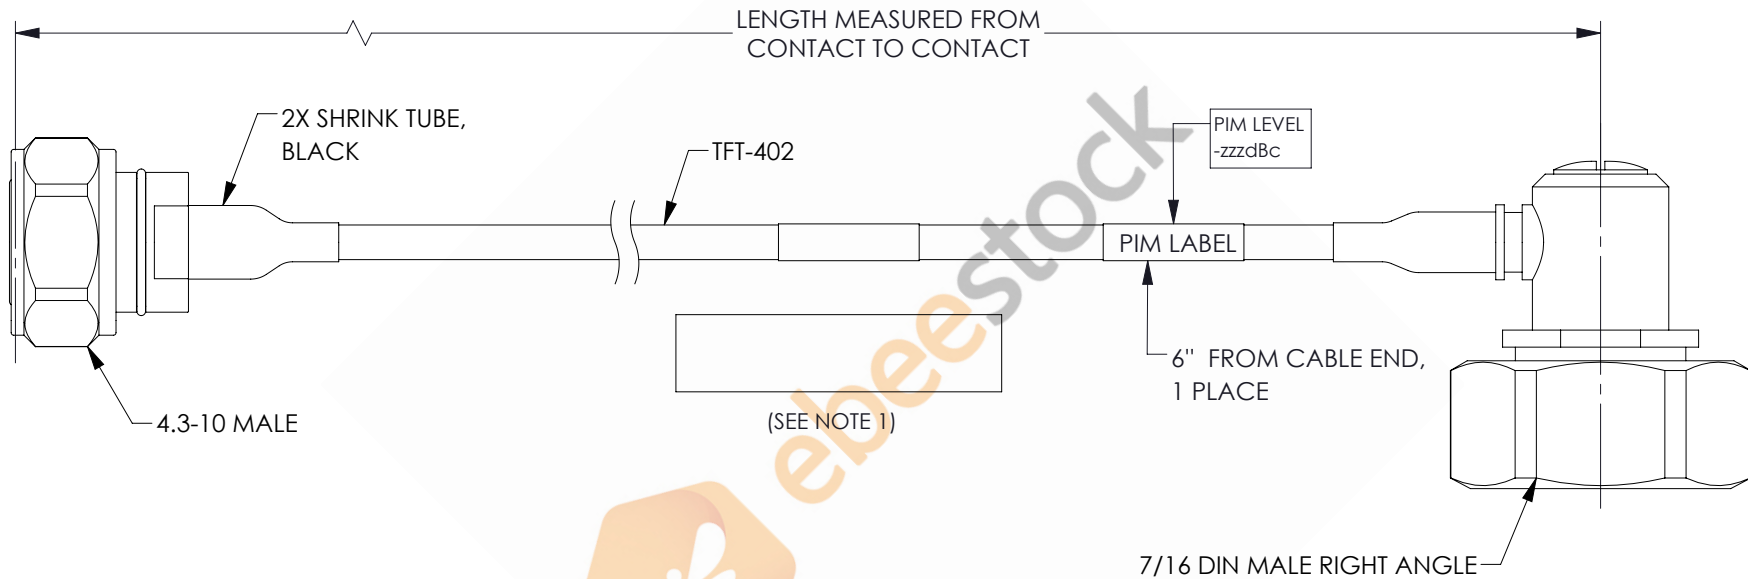

4.3-10 Male to 7/16 DIN Male Right Angle Low PIM Cable 150 CM Length Using TFT-402 Coax Using Times Microwave Components

REVISIONS			
REV.	DESCRIPTION	DATE	APPROVED
A	INITIAL RELEASE	06/04/2021	AGANWANI

NOTES:

1. CABLES 84" AND UNDER HAVE 1 LABEL CENTERED. CABLES OVER 84" HAVE 2 LABELS, ONE AT EACH END 12.0" FROM THE FRONT OF THE CONNECTOR.

THESE COMMODITIES, TECHNOLOGY OR SOFTWARE WERE EXPORTED FROM THE UNITED STATES IN ACCORDANCE WITH THE EXPORT ADMINISTRATION REGULATIONS. DIVERSION CONTRARY TO U.S. LAW PROHIBITED.

UNLESS OTHERWISE SPECIFIED LEADING DIMENSIONS ARE INCHES DIMENSIONS IN [] ARE MILLIMETERS

TOLERANCES:

.X = ±.2 [5.08]	FRACTIONS
.XX = ±.02 [.51]	± 1/32
.XXX = ±.005 [.13]	ANGLES ± 1°

CABLE LENGTH (L) TOLERANCES:

L ≤ 12 [305]	= +1 [25] / -0
12 [305] < L ≤ 60 [1524]	= +2 [51] / -0
60 [1524] < L ≤ 120 [3048]	= +4 [102] / -0
120 [3048] < L ≤ 300 [7620]	= +6 [152] / -0
300 [7620] < L	= +5%L / -0

ALL DIMENSIONS SHOWN ARE FOR REFERENCE ONLY.