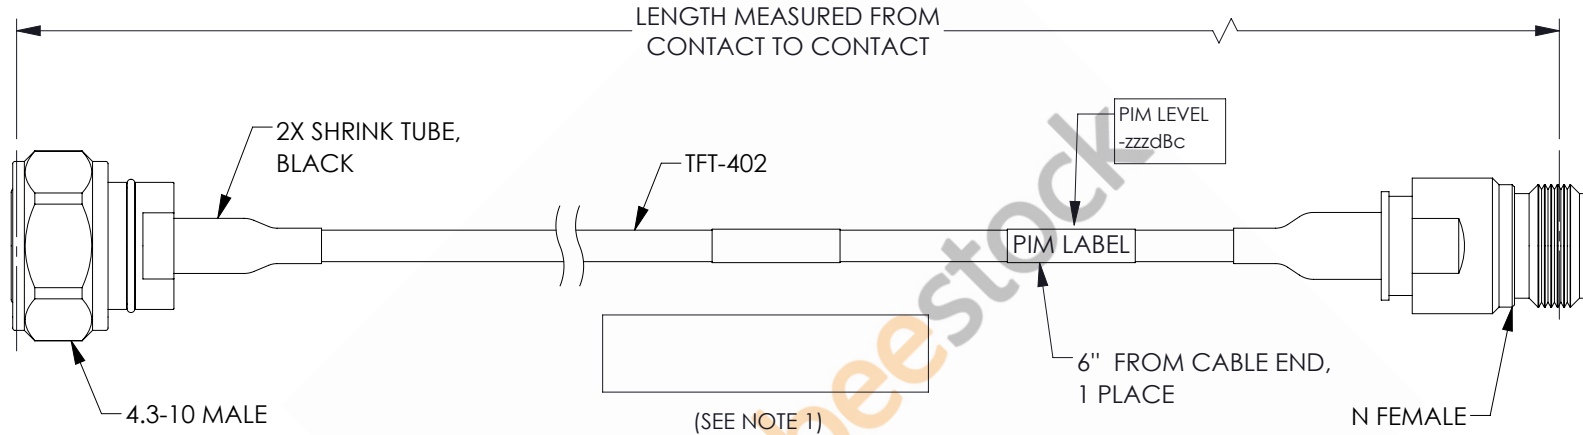

4.3-10 Male to N Female Low PIM Cable 12 Inch Length Using TFT-402 Coax Using Times Microwave Components

REVISIONS			
REV.	DESCRIPTION	DATE	APPROVED
A	INITIAL RELEASE	06/04/2021	AGANWANI

NOTES:

1. CABLES 84" AND UNDER HAVE 1 LABEL CENTERED. CABLES OVER 84" HAVE 2 LABELS, ONE AT EACH END 12.0" FROM THE FRONT OF THE CONNECTOR.