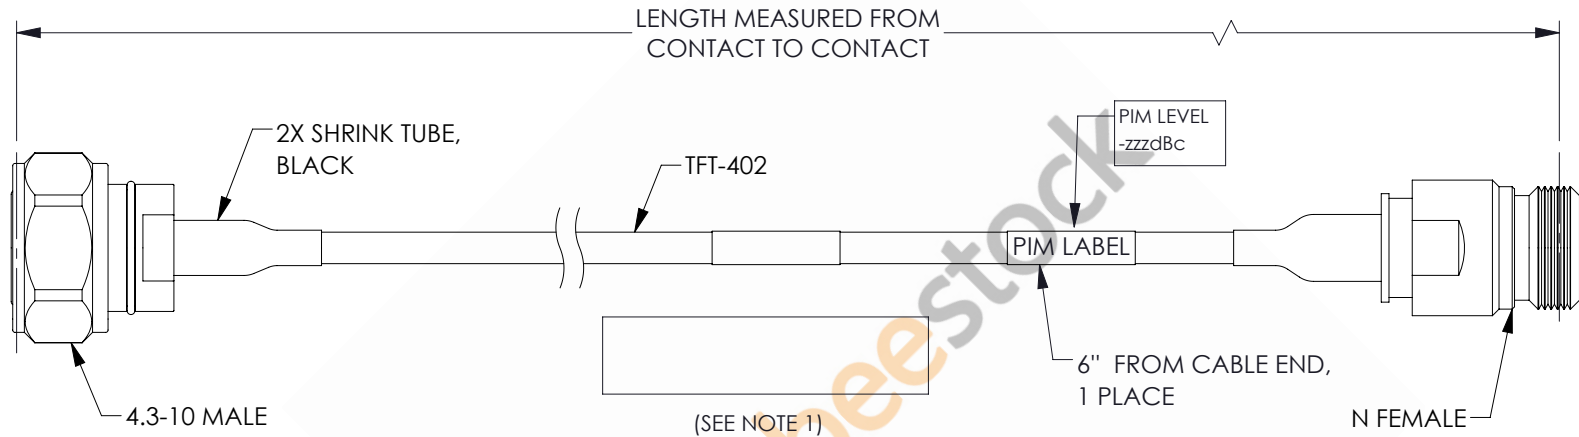

4.3-10 Male to N Female Low PIM Cable 24 Inch Length Using TFT-402 Coax Using Times Microwave Components

REVISIONS			
REV.	DESCRIPTION	DATE	APPROVED
A	INITIAL RELEASE	06/04/2021	AGANWANI

NOTES:

1. CABLES 84" AND UNDER HAVE 1 LABEL CENTERED. CABLES OVER 84" HAVE 2 LABELS, ONE AT EACH END 12.0" FROM THE FRONT OF THE CONNECTOR.

THESE COMMODITIES, TECHNOLOGY OR SOFTWARE WERE EXPORTED FROM THE UNITED STATES IN ACCORDANCE WITH THE EXPORT ADMINISTRATION REGULATIONS. DIVERSION CONTRARY TO U.S. LAW PROHIBITED.

UNLESS OTHERWISE SPECIFIED LEADING DIMENSIONS ARE INCHES DIMENSIONS IN [] ARE MILLIMETERS