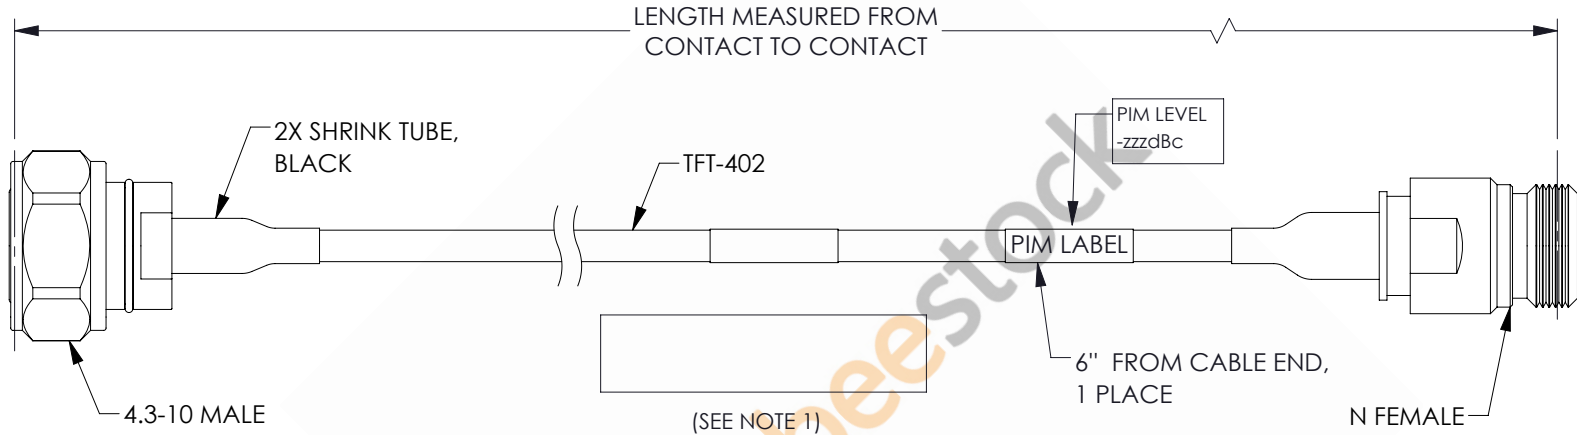

4.3-10 Male to N Female Low PIM Cable 48 Inch Length Using TFT-402 Coax Using Times Microwave Components

REVISIONS			
REV.	DESCRIPTION	DATE	APPROVED
A	INITIAL RELEASE	06/04/2021	AGANWANI

NOTES:

1. CABLES 84" AND UNDER HAVE 1 LABEL CENTERED. CABLES OVER 84" HAVE 2 LABELS, ONE AT EACH END 12.0" FROM THE FRONT OF THE CONNECTOR.

THESE COMMODITIES, TECHNOLOGY OR SOFTWARE WERE EXPORTED FROM THE UNITED STATES IN ACCORDANCE WITH THE EXPORT ADMINISTRATION REGULATIONS. DIVERSION CONTRARY TO U.S. LAW PROHIBITED.

UNLESS OTHERWISE SPECIFIED LEADING DIMENSIONS ARE INCHES DIMENSIONS IN [] ARE MILLIMETERS