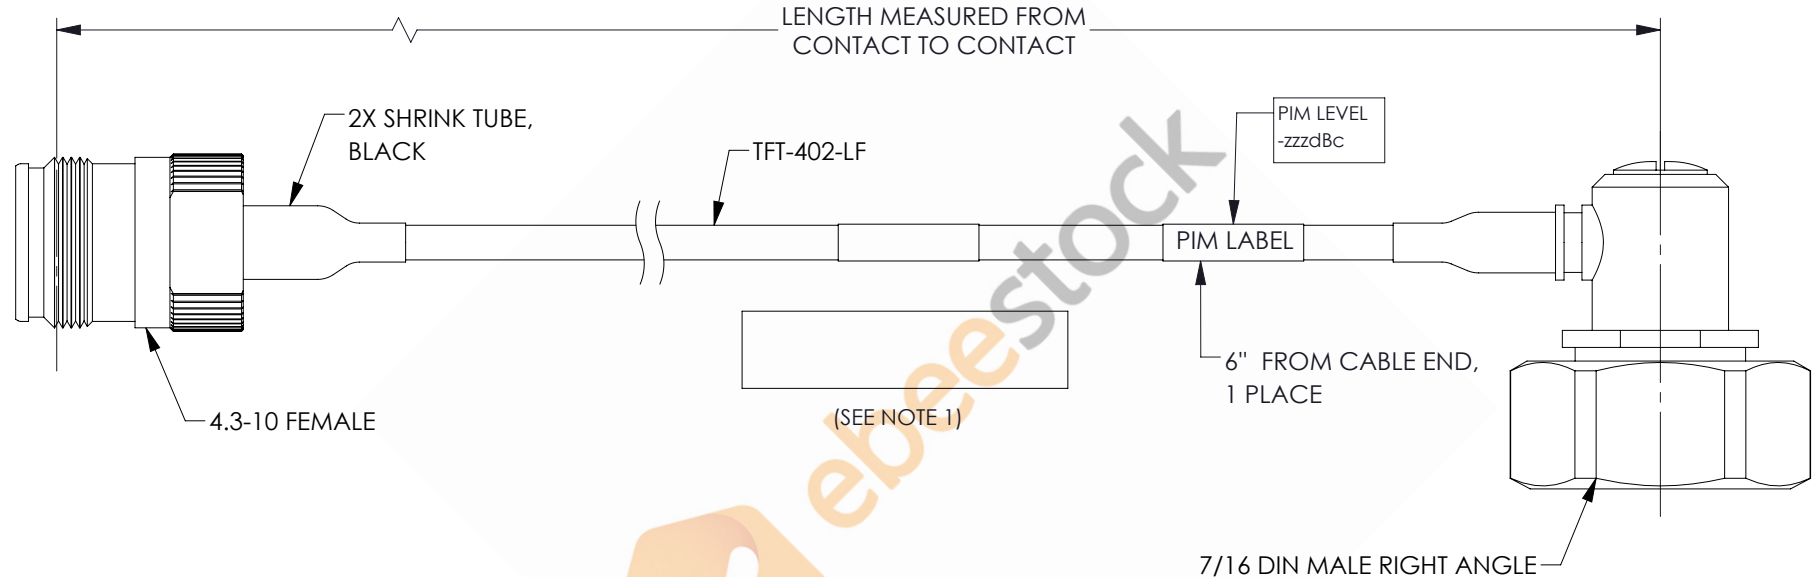

4.3-10 Female to 7/16 DIN Male Right Angle Low PIM Cable 12 Inch Length Using TFT-402-LF Coax Using Times Microwave Components

REVISIONS			
REV.	DESCRIPTION	DATE	APPROVED
A	INITIAL RELEASE	06/04/2021	AGANWANI

NOTES:

1. CABLES 84" AND UNDER HAVE 1 LABEL CENTERED. CABLES OVER 84" HAVE 2 LABELS, ONE AT EACH END 12.0" FROM THE FRONT OF THE CONNECTOR.

THESE COMMODITIES, TECHNOLOGY OR SOFTWARE WERE EXPORTED FROM THE UNITED STATES IN ACCORDANCE WITH THE EXPORT ADMINISTRATION REGULATIONS. DIVERSION CONTRARY TO U.S. LAW PROHIBITED.

UNLESS OTHERWISE SPECIFIED LEADING DIMENSIONS ARE INCHES DIMENSIONS IN [] ARE MILLIMETERS

TOLERANCES:

.X = ±.2 [5.08]	FRACTIONS ± 1/32
.XX = ±.02 [.51]	ANGLES ± 1°
.XXX = ±.005 [.13]	

CABLE LENGTH (L) TOLERANCES:

L ≤ 12 [305]	= +1 [25] / -0
12 [305] < L ≤ 60 [1524]	= +2 [51] / -0
60 [1524] < L ≤ 120 [3048]	= +4 [102] / -0
120 [3048] < L ≤ 300 [7620]	= +6 [152] / -0
300 [7620] < L	= +5%L / -0

ALL DIMENSIONS SHOWN ARE FOR REFERENCE ONLY.