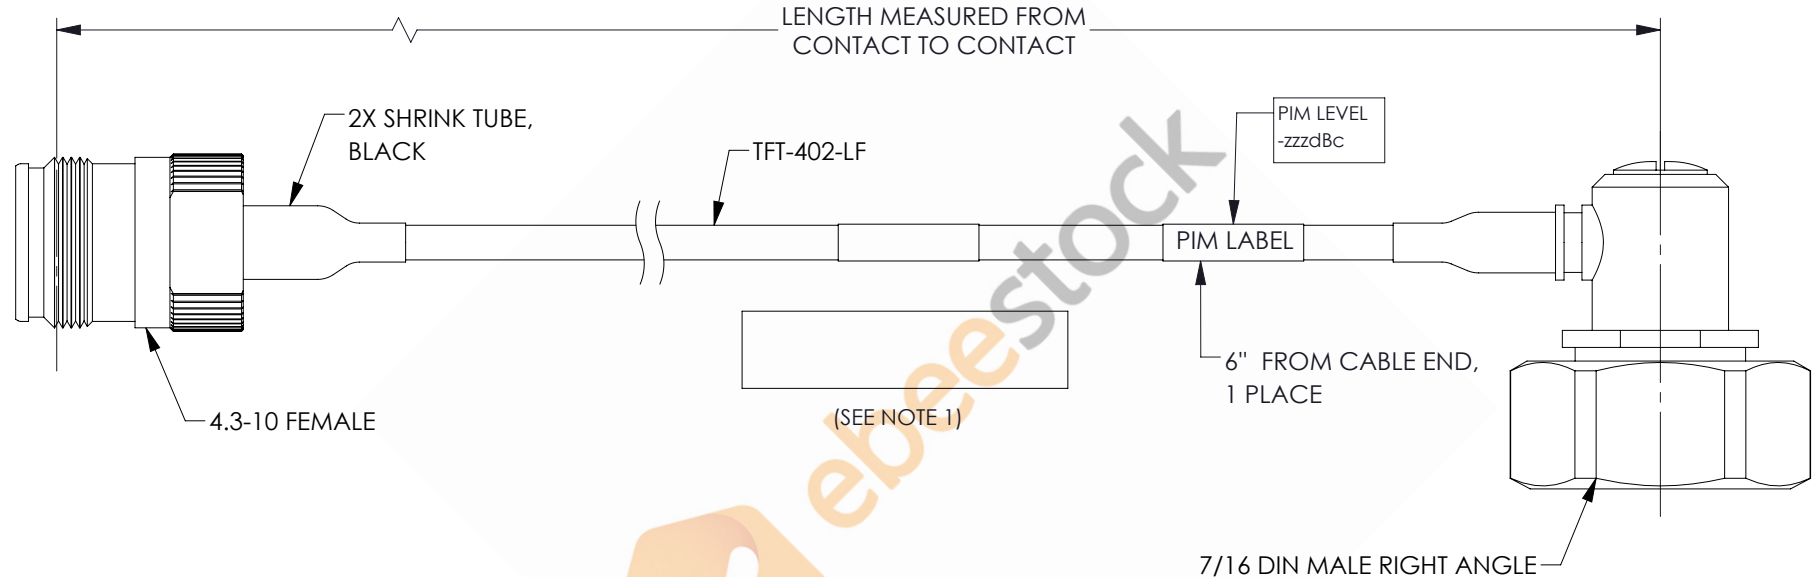

4.3-10 Female to 7/16 DIN Male Right Angle Low PIM Cable 24 Inch Length Using TFT-402-LF Coax Using Times Microwave Components

REVISIONS			
REV.	DESCRIPTION	DATE	APPROVED
A	INITIAL RELEASE	06/04/2021	AGANWANI

NOTES:

1. CABLES 84" AND UNDER HAVE 1 LABEL CENTERED. CABLES OVER 84" HAVE 2 LABELS, ONE AT EACH END 12.0" FROM THE FRONT OF THE CONNECTOR.

THESE COMMODITIES, TECHNOLOGY OR SOFTWARE WERE EXPORTED FROM THE UNITED STATES IN ACCORDANCE WITH THE EXPORT ADMINISTRATION REGULATIONS. DIVERSION CONTRARY TO U.S. LAW PROHIBITED.

UNLESS OTHERWISE SPECIFIED LEADING DIMENSIONS ARE INCHES DIMENSIONS IN [] ARE MILLIMETERS

TOLERANCES:

.X = ±.2 [5.08]	FRACTIONS ± 1/32
.XX = ±.02 [.51]	ANGLES ± 1°
.XXX = ±.005 [.13]	

CABLE LENGTH (L) TOLERANCES:

L ≤ 12 [305]	= +1 [25] / -0
12 [305] < L ≤ 60 [1524]	= +2 [51] / -0
60 [1524] < L ≤ 120 [3048]	= +4 [102] / -0
120 [3048] < L ≤ 300 [7620]	= +6 [152] / -0
300 [7620] < L	= +5%L / -0

ALL DIMENSIONS SHOWN ARE FOR REFERENCE ONLY.