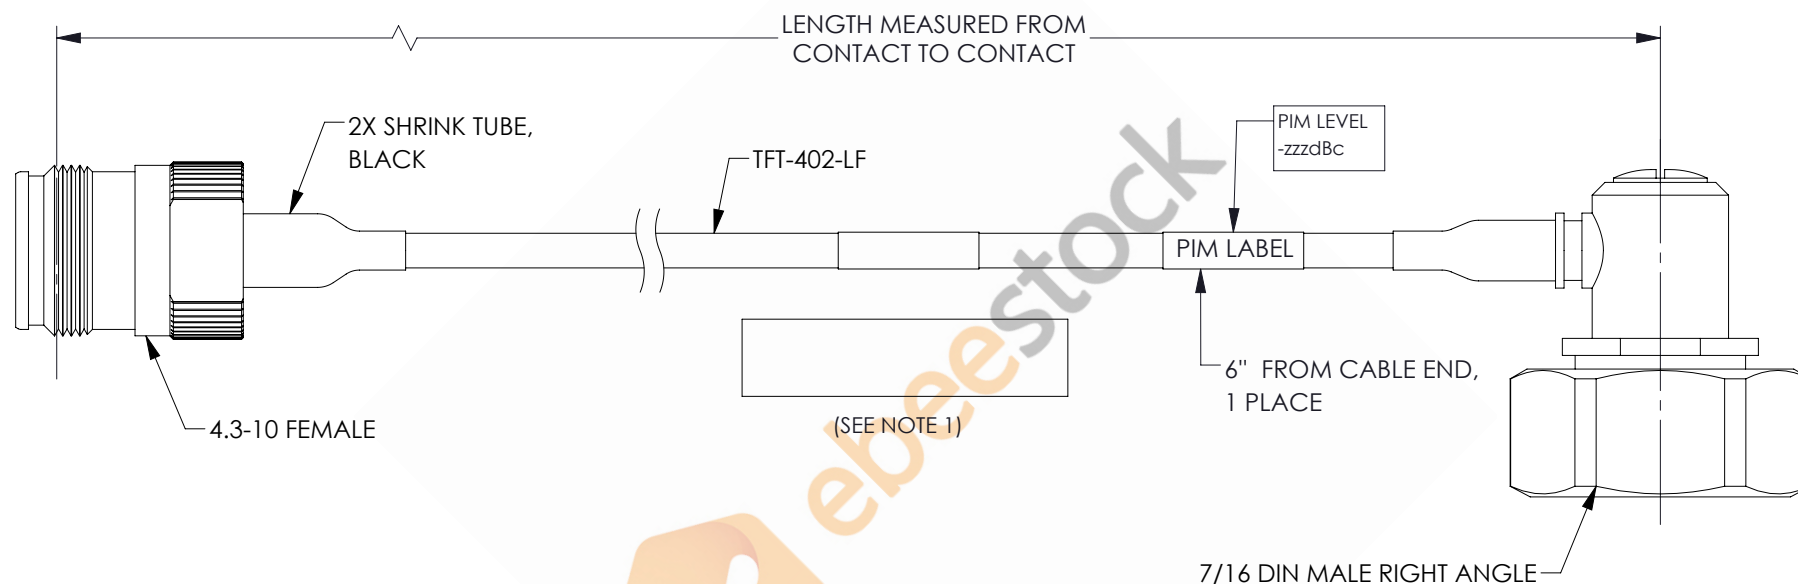

4.3-10 Female to 7/16 DIN Male Right Angle Low PIM Cable 36 Inch Length Using TFT-402-LF Coax Using Times Microwave Components

REVISIONS			
REV.	DESCRIPTION	DATE	APPROVED
A	INITIAL RELEASE	06/04/2021	AGANWANI

NOTES:

1. CABLES 84" AND UNDER HAVE 1 LABEL CENTERED. CABLES OVER 84" HAVE 2 LABELS, ONE AT EACH END 12.0" FROM THE FRONT OF THE CONNECTOR.

THESE COMMODITIES, TECHNOLOGY OR SOFTWARE WERE EXPORTED FROM THE UNITED STATES IN ACCORDANCE WITH THE EXPORT ADMINISTRATION REGULATIONS. DIVERSION CONTRARY TO U.S. LAW PROHIBITED.

UNLESS OTHERWISE SPECIFIED LEADING DIMENSIONS ARE INCHES DIMENSIONS IN [] ARE MILLIMETERS

TOLERANCES:

.X = ±.2 [5.08]	FRACTIONS ± 1/32
.XX = ±.02 [.51]	ANGLES ± 1°
.XXX = ±.005 [.13]	

CABLE LENGTH (L) TOLERANCES:

L ≤ 12 [305]	= +1 [25] / -0
12 [305] < L ≤ 60 [1524]	= +2 [51] / -0
60 [1524] < L ≤ 120 [3048]	= +4 [102] / -0
120 [3048] < L ≤ 300 [7620]	= +6 [152] / -0
300 [7620] < L	= +5%L / -0

ALL DIMENSIONS SHOWN ARE FOR REFERENCE ONLY.