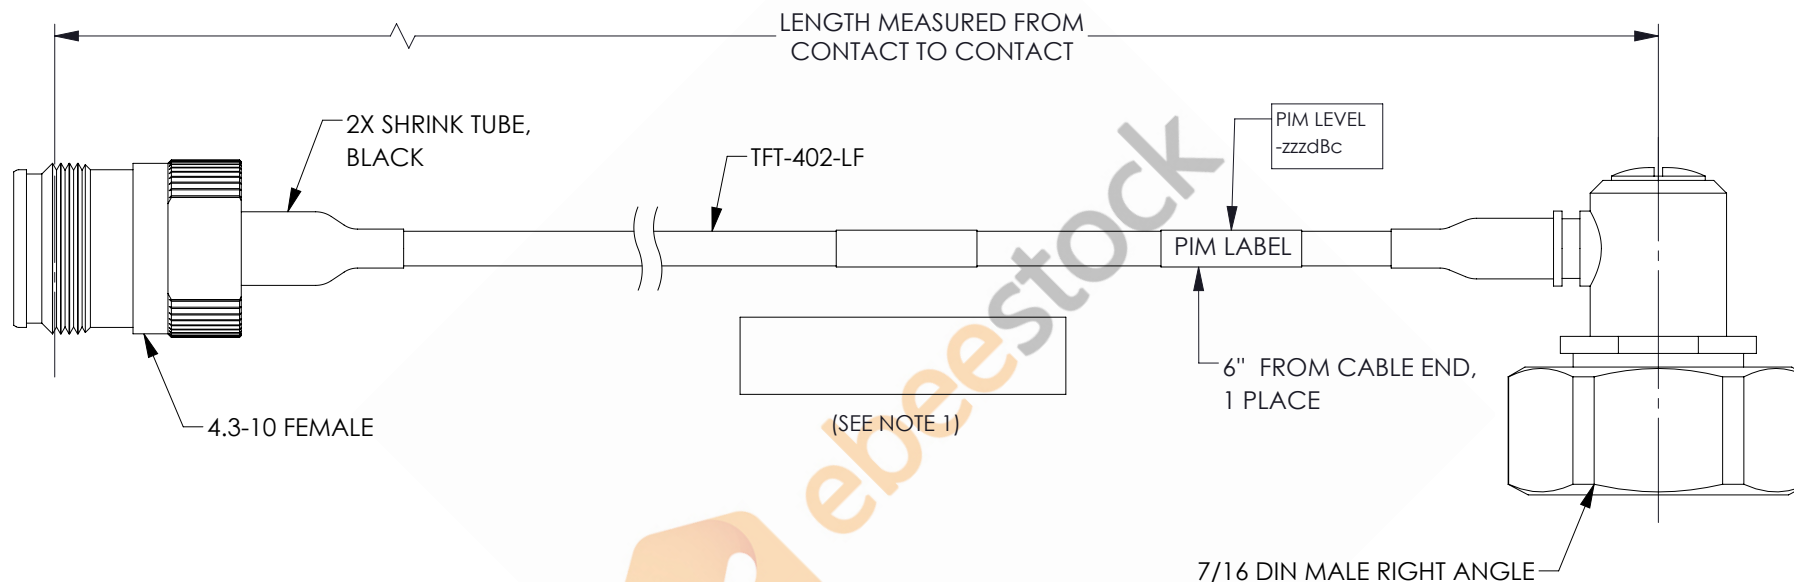

# 4.3-10 Female to 7/16 DIN Male Right Angle Low PIM Cable 48 Inch Length Using TFT-402-LF Coax Using Times Microwave Components

REVISIONS			
REV.	DESCRIPTION	DATE	APPROVED
A	INITIAL RELEASE	06/04/2021	AGANWANI

## NOTES:

1. CABLES 84" AND UNDER HAVE 1 LABEL CENTERED. CABLES OVER 84" HAVE 2 LABELS, ONE AT EACH END 12.0" FROM THE FRONT OF THE CONNECTOR.

THESE COMMODITIES, TECHNOLOGY OR SOFTWARE WERE EXPORTED FROM THE UNITED STATES IN ACCORDANCE WITH THE EXPORT ADMINISTRATION REGULATIONS. DIVERSION CONTRARY TO U.S. LAW PROHIBITED.