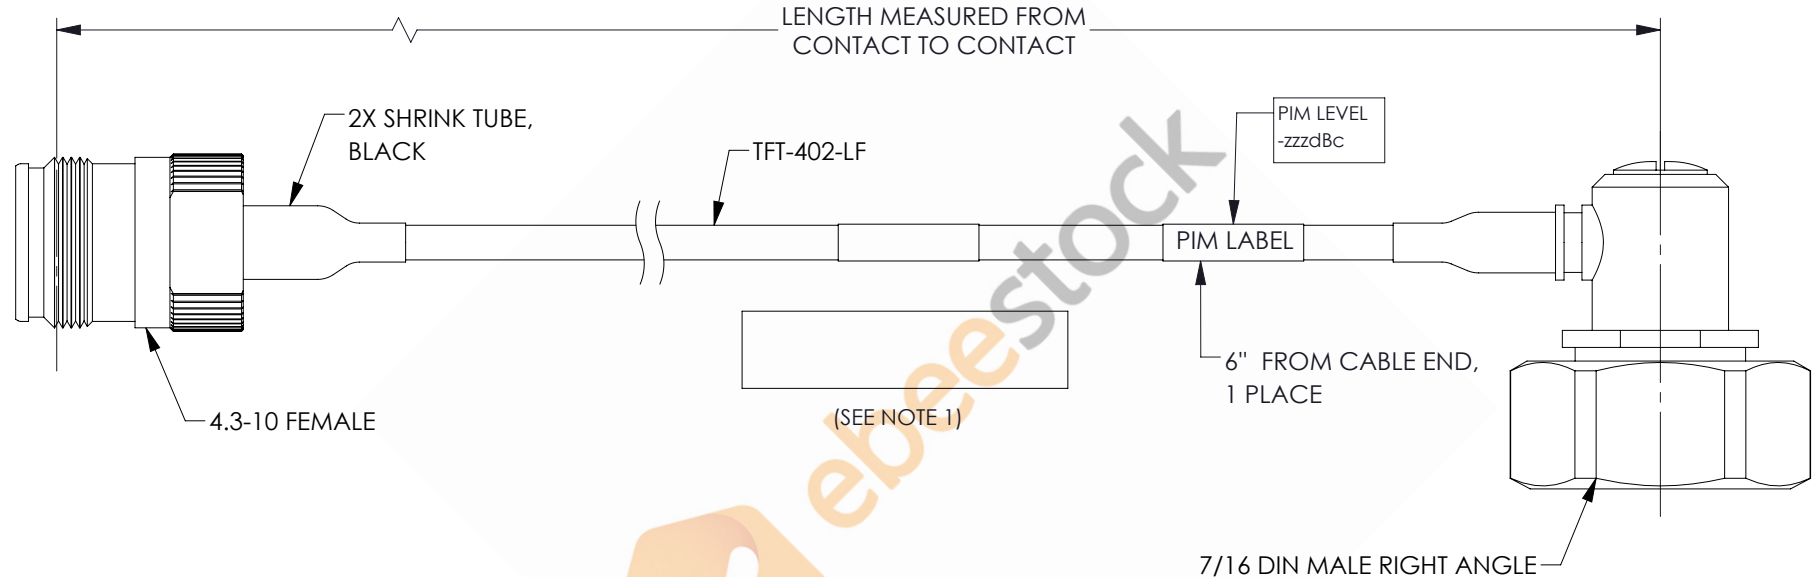

4.3-10 Female to 7/16 DIN Male Right Angle Low PIM Cable 60 Inch Length Using TFT-402-LF Coax Using Times Microwave Components

REVISIONS			
REV.	DESCRIPTION	DATE	APPROVED
A	INITIAL RELEASE	06/04/2021	AGANWANI

NOTES:

1. CABLES 84" AND UNDER HAVE 1 LABEL CENTERED. CABLES OVER 84" HAVE 2 LABELS, ONE AT EACH END 12.0" FROM THE FRONT OF THE CONNECTOR.

THESE COMMODITIES, TECHNOLOGY OR SOFTWARE WERE EXPORTED FROM THE UNITED STATES IN ACCORDANCE WITH THE EXPORT ADMINISTRATION REGULATIONS. DIVERSION CONTRARY TO U.S. LAW PROHIBITED.

UNLESS OTHERWISE SPECIFIED LEADING DIMENSIONS ARE INCHES DIMENSIONS IN [] ARE MILLIMETERS

TOLERANCES:

.X = ±.2 [5.08]	FRACTIONS
.XX = ±.02 [.51]	± 1/32
.XXX = ±.005 [.13]	ANGLES ± 1°

CABLE LENGTH (L) TOLERANCES:

L ≤ 12 [305]	= +1 [25] / -0
12 [305] < L ≤ 60 [1524]	= +2 [51] / -0
60 [1524] < L ≤ 120 [3048]	= +4 [102] / -0
120 [3048] < L ≤ 300 [7620]	= +6 [152] / -0
300 [7620] < L	= +5%L / -0

ALL DIMENSIONS SHOWN ARE FOR REFERENCE ONLY.