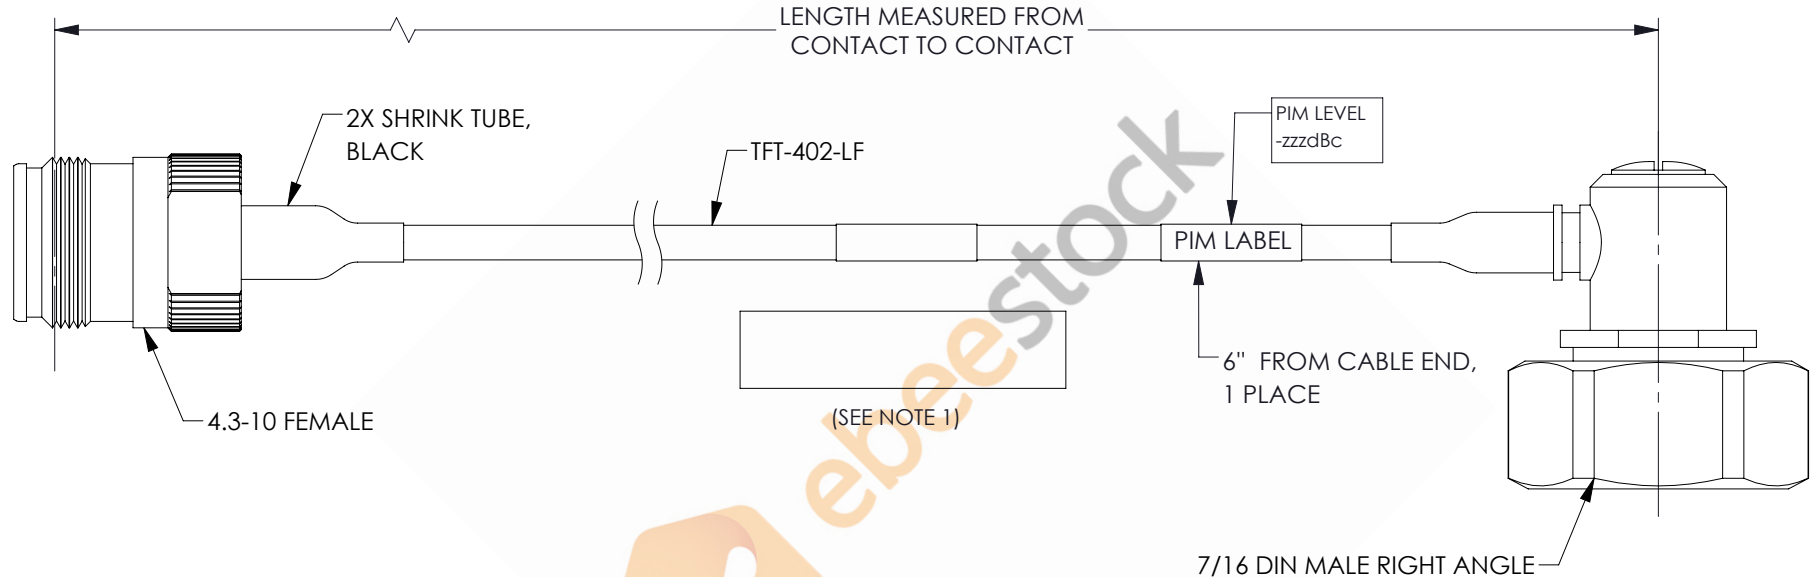

4.3-10 Female to 7/16 DIN Male Right Angle Low PIM Cable 50 CM Length Using TFT-402-LF Coax Using Times Microwave Components

REVISIONS			
REV.	DESCRIPTION	DATE	APPROVED
A	INITIAL RELEASE	06/04/2021	AGANWANI

NOTES:

1. CABLES 84" AND UNDER HAVE 1 LABEL CENTERED. CABLES OVER 84" HAVE 2 LABELS, ONE AT EACH END 12.0" FROM THE FRONT OF THE CONNECTOR.

THESE COMMODITIES, TECHNOLOGY OR SOFTWARE WERE EXPORTED FROM THE UNITED STATES IN ACCORDANCE WITH THE EXPORT ADMINISTRATION REGULATIONS. DIVERSION CONTRARY TO U.S. LAW PROHIBITED.

UNLESS OTHERWISE SPECIFIED LEADING DIMENSIONS ARE INCHES DIMENSIONS IN [] ARE MILLIMETERS

TOLERANCES:

.X = ±.2 [5.08]	FRACTIONS
.XX = ±.02 [.51]	± 1/32
.XXX = ±.005 [.13]	ANGLES ± 1°

CABLE LENGTH (L) TOLERANCES:

L ≤ 12 [305]	= +1 [25] / -0
12 [305] < L ≤ 60 [1524]	= +2 [51] / -0
60 [1524] < L ≤ 120 [3048]	= +4 [102] / -0
120 [3048] < L ≤ 300 [7620]	= +6 [152] / -0
300 [7620] < L	= +5%L / -0

ALL DIMENSIONS SHOWN ARE FOR REFERENCE ONLY.