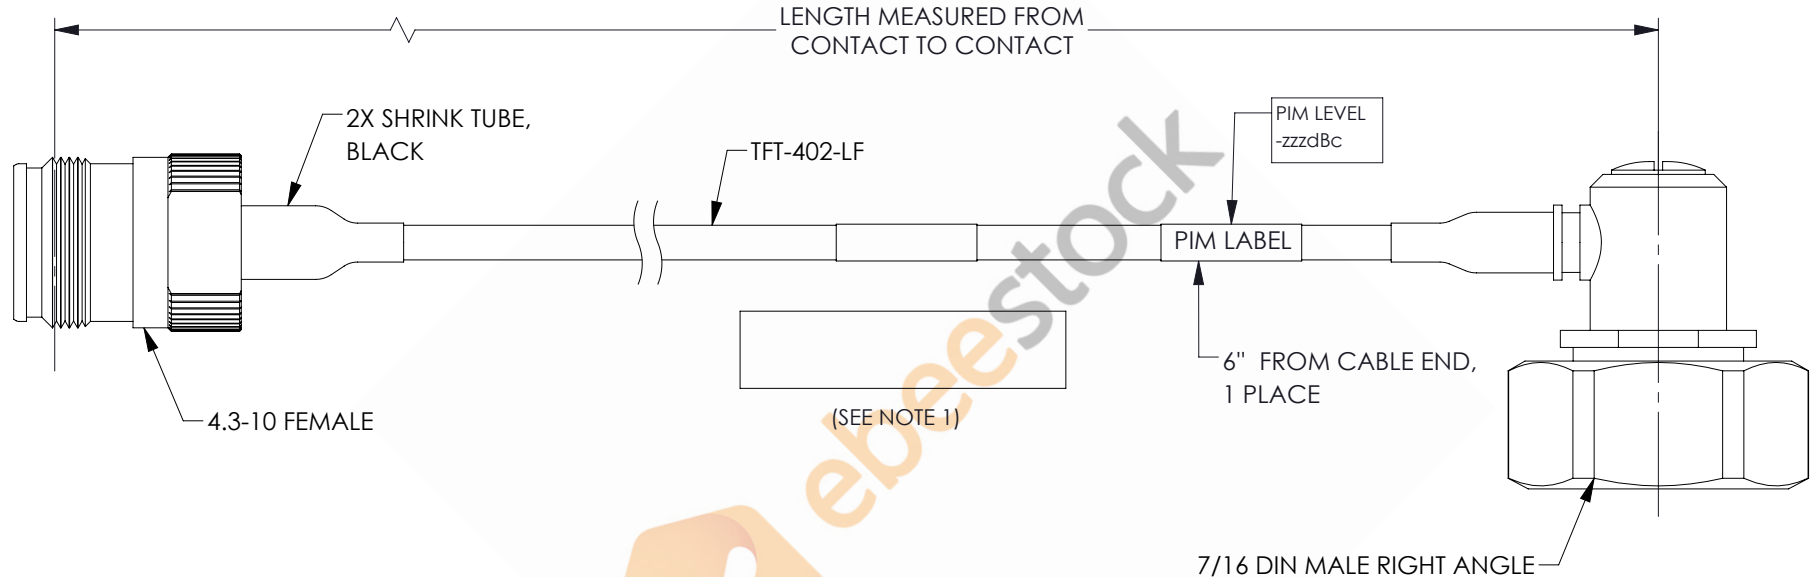

4.3-10 Female to 7/16 DIN Male Right Angle Low PIM Cable 150 CM Length Using TFT-402-LF Coax Using Times Microwave Components

REVISIONS			
REV.	DESCRIPTION	DATE	APPROVED
A	INITIAL RELEASE	06/04/2021	AGANWANI

NOTES:

1. CABLES 84" AND UNDER HAVE 1 LABEL CENTERED. CABLES OVER 84" HAVE 2 LABELS, ONE AT EACH END 12.0" FROM THE FRONT OF THE CONNECTOR.

THESE COMMODITIES, TECHNOLOGY OR SOFTWARE WERE EXPORTED FROM THE UNITED STATES IN ACCORDANCE WITH THE EXPORT ADMINISTRATION REGULATIONS. DIVERSION CONTRARY TO U.S. LAW PROHIBITED.

UNLESS OTHERWISE SPECIFIED LEADING DIMENSIONS ARE INCHES DIMENSIONS IN [] ARE MILLIMETERS

TOLERANCES:

.X = ±.2 [5.08]	FRACTIONS ± 1/32
.XX = ±.02 [.51]	ANGLES ± 1°
.XXX = ±.005 [.13]	

CABLE LENGTH (L) TOLERANCES:

L ≤ 12 [305]	= +1 [25] / -0
12 [305] < L ≤ 60 [1524]	= +2 [51] / -0
60 [1524] < L ≤ 120 [3048]	= +4 [102] / -0
120 [3048] < L ≤ 300 [7620]	= +6 [152] / -0
300 [7620] < L	= +5%L / -0

ALL DIMENSIONS SHOWN ARE FOR REFERENCE ONLY.