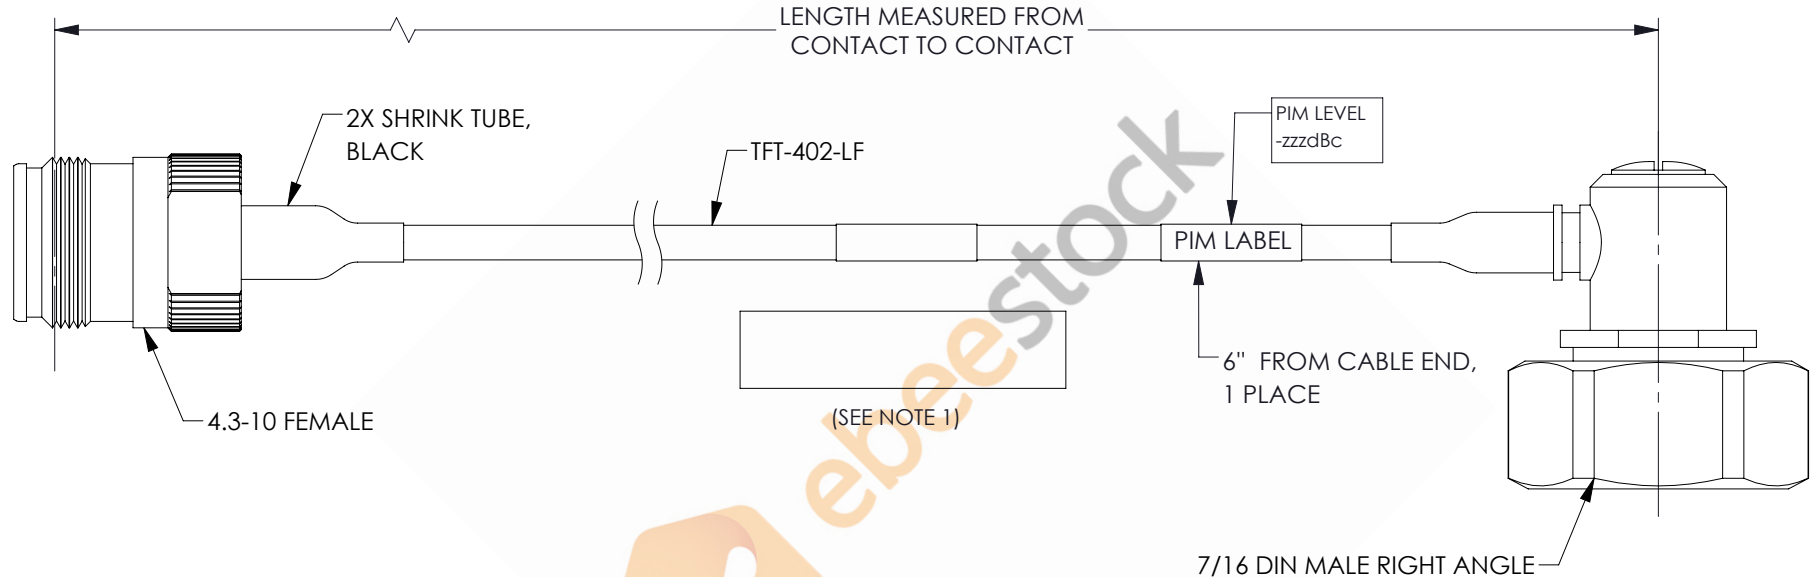

4.3-10 Female to 7/16 DIN Male Right Angle Low PIM Cable 200 CM Length Using TFT-402-LF Coax Using Times Microwave Components

REVISIONS			
REV.	DESCRIPTION	DATE	APPROVED
A	INITIAL RELEASE	06/04/2021	AGANWANI

NOTES:

1. CABLES 84" AND UNDER HAVE 1 LABEL CENTERED. CABLES OVER 84" HAVE 2 LABELS, ONE AT EACH END 12.0" FROM THE FRONT OF THE CONNECTOR.

THESE COMMODITIES, TECHNOLOGY OR SOFTWARE WERE EXPORTED FROM THE UNITED STATES IN ACCORDANCE WITH THE EXPORT ADMINISTRATION REGULATIONS. DIVERSION CONTRARY TO U.S. LAW PROHIBITED.

UNLESS OTHERWISE SPECIFIED
LEADING DIMENSIONS ARE INCHES
DIMENSIONS IN [] ARE MILLIMETERS

TOLERANCES:

.X = ±.2	[.508]	FRACTIONS
.XX = ±.02	[.51]	± 1/32
.XXX = ±.005	[.13]	ANGLES ± 1°

CABLE LENGTH (L) TOLERANCES:

L ≤ 12	[305]	= +1 [25] / -0
12 [305] < L ≤ 60	[1524]	= +2 [51] / -0
60 [1524] < L ≤ 120	[3048]	= +4 [102] / -0
120 [3048] < L ≤ 300	[7620]	= +6 [152] / -0
300 [7620] < L		= +5%L / -0

ALL DIMENSIONS SHOWN
ARE FOR REFERENCE ONLY.