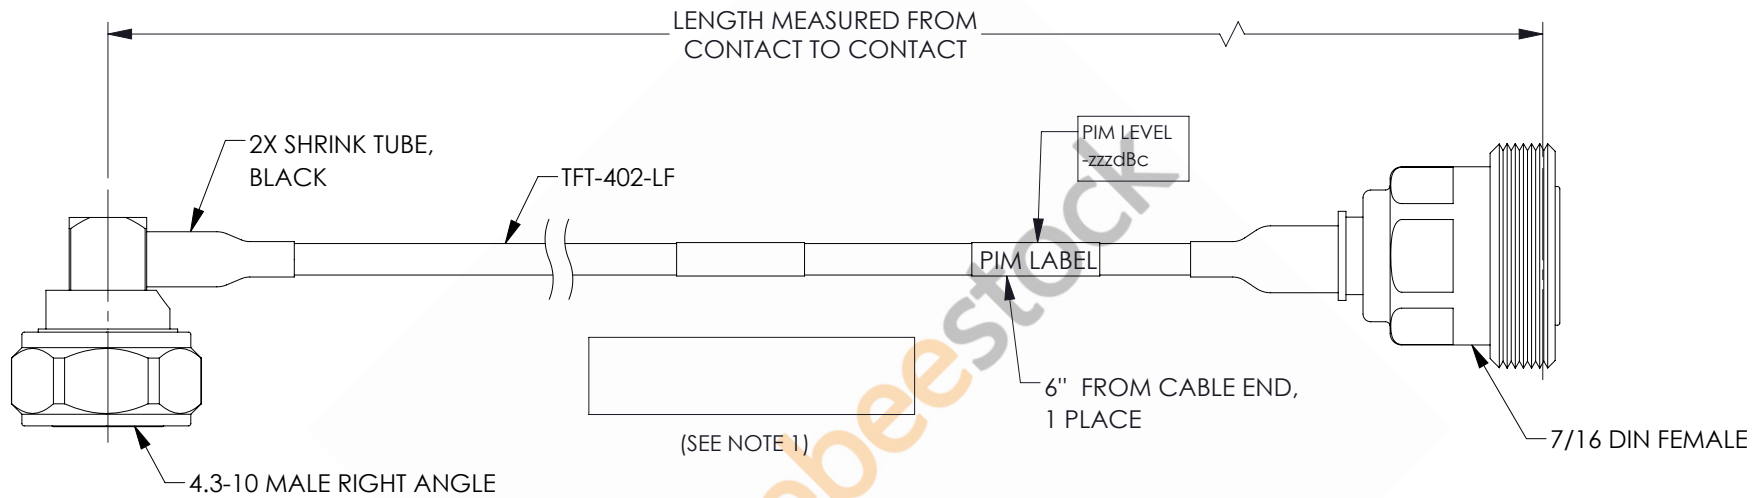

# 4.3-10 Male Right Angle to 7/16 DIN Female Low PIM Cable 12 Inch Length Using TFT-402-LF Coax Using Times Microwave Components

REVISIONS			
REV.	DESCRIPTION	DATE	APPROVED
A	INITIAL RELEASE	06/04/2021	AGANWANI

## NOTES:

- CABLES 84" AND UNDER HAVE 1 LABEL CENTERED. CABLES OVER 84" HAVE 2 LABELS, ONE AT EACH END 12.0" FROM THE FRONT OF THE CONNECTOR.

THESE COMMODITIES, TECHNOLOGY OR SOFTWARE WERE EXPORTED FROM THE UNITED STATES IN ACCORDANCE WITH THE EXPORT ADMINISTRATION REGULATIONS. DIVERSION CONTRARY TO U.S. LAW PROHIBITED.