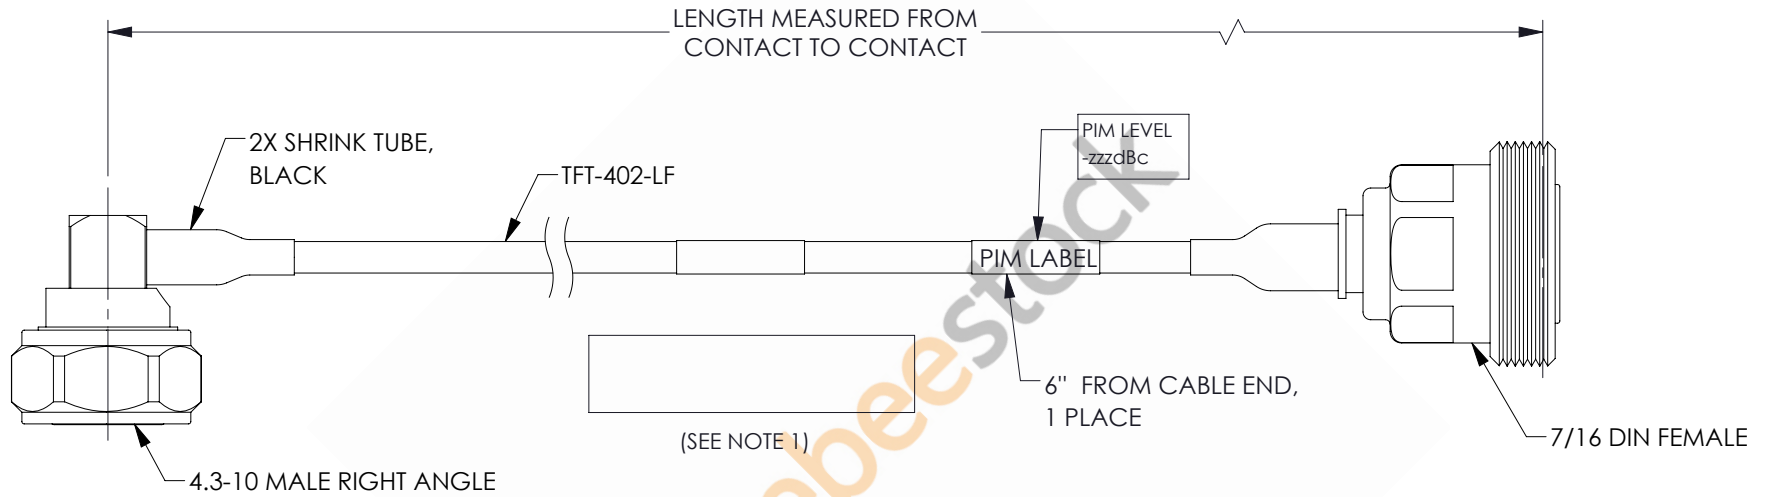

4.3-10 Male Right Angle to 7/16 DIN Female Low PIM Cable 24 Inch Length Using TFT-402-LF Coax Using Times Microwave Components

REVISIONS			
REV.	DESCRIPTION	DATE	APPROVED
A	INITIAL RELEASE	06/04/2021	AGANWANI

NOTES:

1. CABLES 84" AND UNDER HAVE 1 LABEL CENTERED. CABLES OVER 84" HAVE 2 LABELS, ONE AT EACH END 12.0" FROM THE FRONT OF THE CONNECTOR.

THESE COMMODITIES, TECHNOLOGY OR SOFTWARE WERE EXPORTED FROM THE UNITED STATES IN ACCORDANCE WITH THE EXPORT ADMINISTRATION REGULATIONS. DIVERSION CONTRARY TO U.S. LAW PROHIBITED.

UNLESS OTHERWISE SPECIFIED LEADING DIMENSIONS ARE INCHES DIMENSIONS IN [] ARE MILLIMETERS

TOLERANCES:

.X = ±.2	[.508]	FRACTIONS
.XX = ±.02	[.51]	± 1/32
.XXX = ±.005	[.13]	ANGLES ± 1°

CABLE LENGTH (L) TOLERANCES: