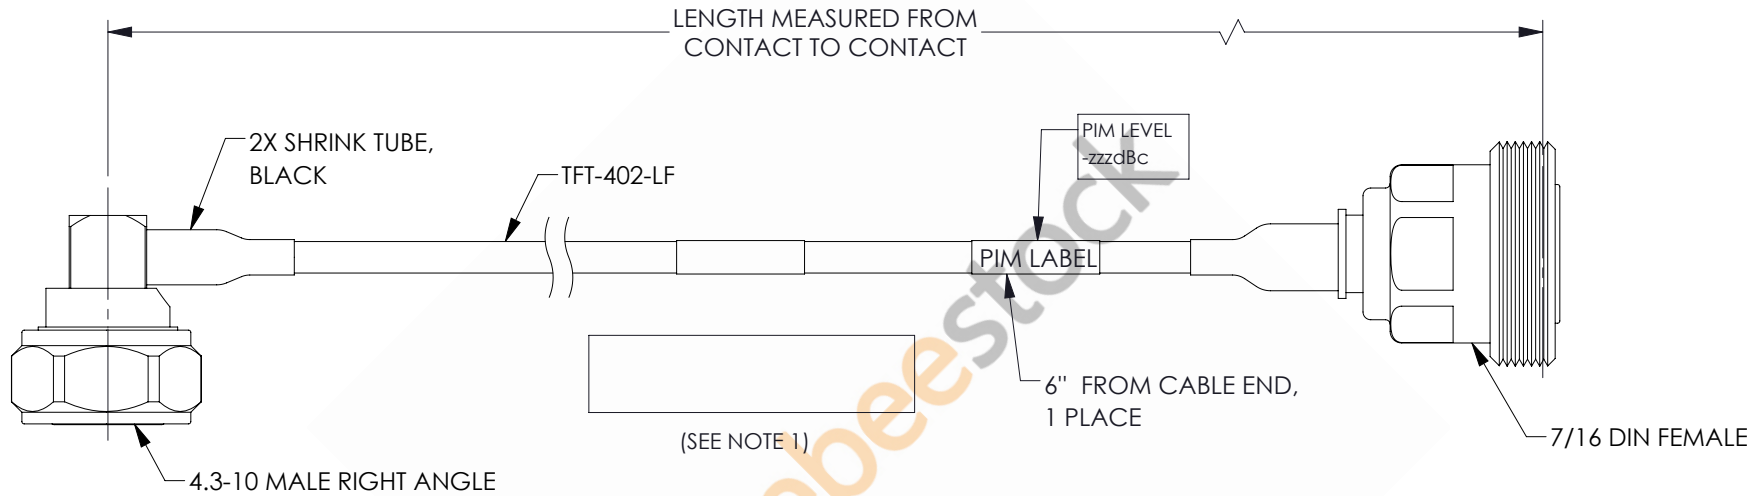

# 4.3-10 Male Right Angle to 7/16 DIN Female Low PIM Cable 36 Inch Length Using TFT-402-LF Coax Using Times Microwave Components

REVISIONS			
REV.	DESCRIPTION	DATE	APPROVED
A	INITIAL RELEASE	06/04/2021	AGANWANI

## NOTES:

1. CABLES 84" AND UNDER HAVE 1 LABEL CENTERED. CABLES OVER 84" HAVE 2 LABELS, ONE AT EACH END 12.0" FROM THE FRONT OF THE CONNECTOR.

THESE COMMODITIES, TECHNOLOGY OR SOFTWARE WERE EXPORTED FROM THE UNITED STATES IN ACCORDANCE WITH THE EXPORT ADMINISTRATION REGULATIONS. DIVERSION CONTRARY TO U.S. LAW PROHIBITED.