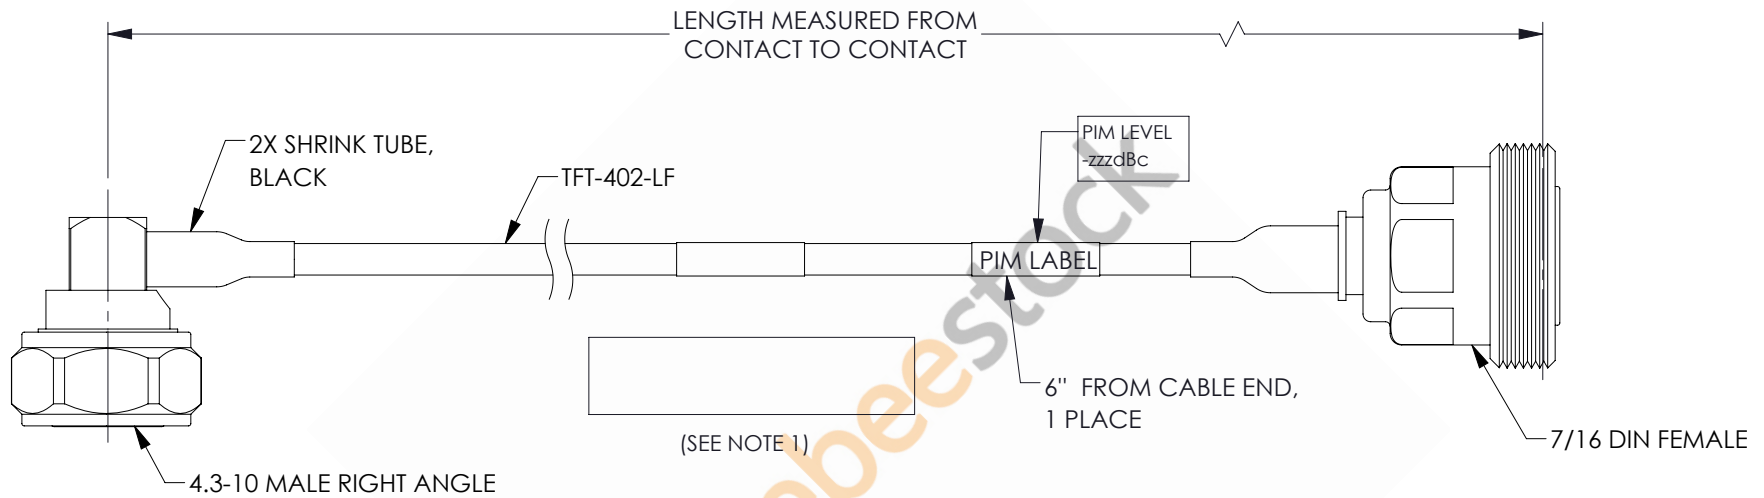

# 4.3-10 Male Right Angle to 7/16 DIN Female Low PIM Cable 48 Inch Length Using TFT-402-LF Coax Using Times Microwave Components

REVISIONS			
REV.	DESCRIPTION	DATE	APPROVED
A	INITIAL RELEASE	06/04/2021	AGANWANI

## NOTES:

- CABLES 84" AND UNDER HAVE 1 LABEL CENTERED. CABLES OVER 84" HAVE 2 LABELS, ONE AT EACH END 12.0" FROM THE FRONT OF THE CONNECTOR.

THESE COMMODITIES, TECHNOLOGY OR SOFTWARE WERE EXPORTED FROM THE UNITED STATES IN ACCORDANCE WITH THE EXPORT ADMINISTRATION REGULATIONS. DIVERSION CONTRARY TO U.S. LAW PROHIBITED.