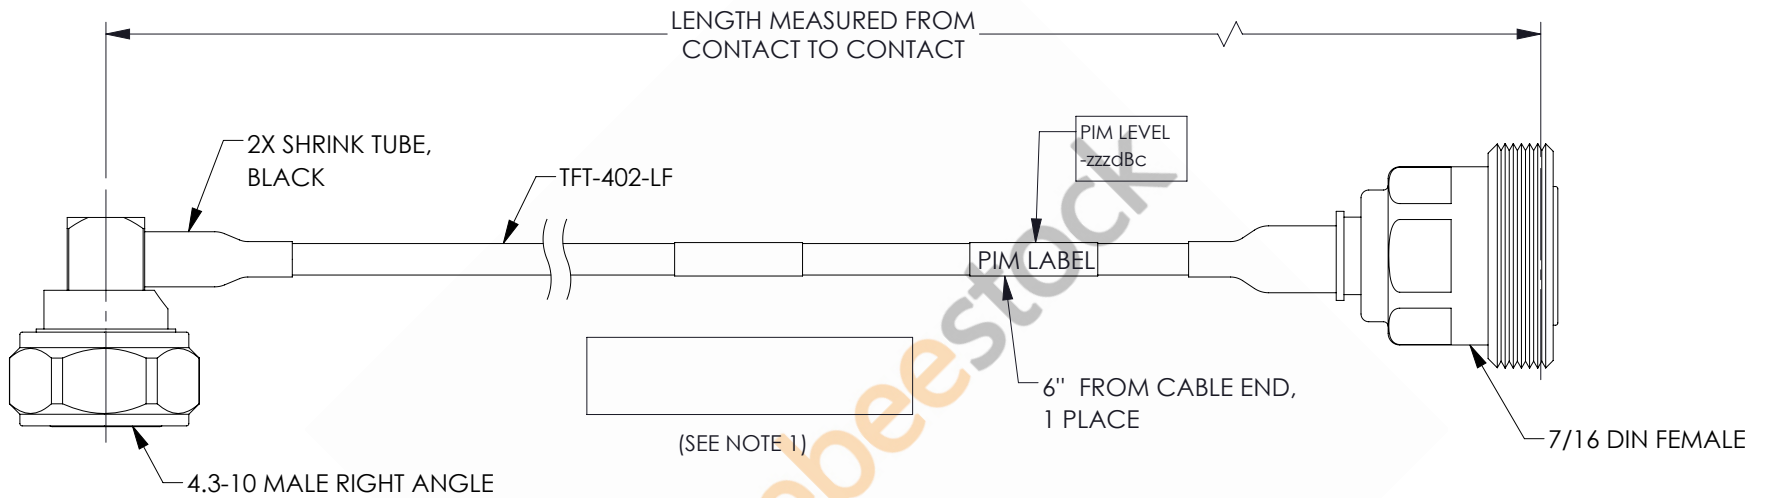

4.3-10 Male Right Angle to 7/16 DIN Female Low PIM Cable 60 Inch Length Using TFT-402-LF Coax Using Times Microwave Components

| REVISIONS | | | |
|-----------|-----------------|------------|----------|
| REV. | DESCRIPTION | DATE | APPROVED |
| A | INITIAL RELEASE | 06/04/2021 | AGANWANI |

NOTES:

- CABLES 84" AND UNDER HAVE 1 LABEL CENTERED. CABLES OVER 84" HAVE 2 LABELS, ONE AT EACH END 12.0" FROM THE FRONT OF THE CONNECTOR.

THESE COMMODITIES, TECHNOLOGY OR SOFTWARE WERE EXPORTED FROM THE UNITED STATES IN ACCORDANCE WITH THE EXPORT ADMINISTRATION REGULATIONS. DIVERSION CONTRARY TO U.S. LAW PROHIBITED.