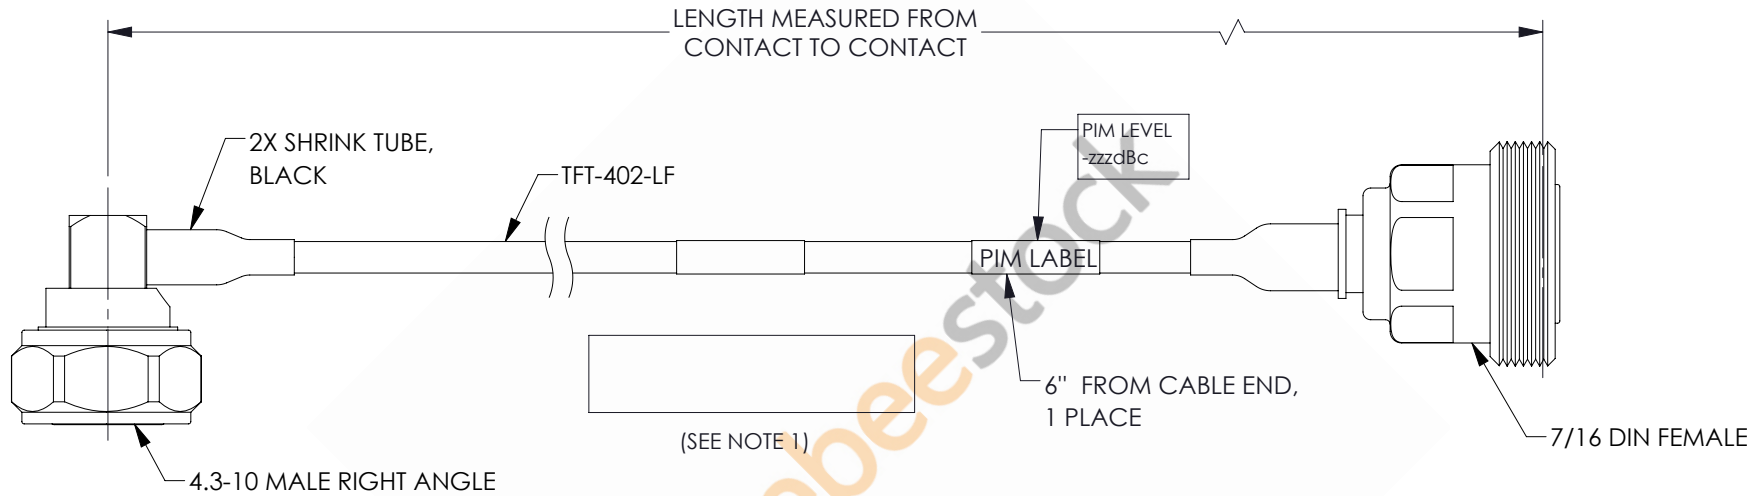

# 4.3-10 Male Right Angle to 7/16 DIN Female Low PIM Cable 50 CM Length Using TFT-402-LF Coax Using Times Microwave Components

REVISIONS			
REV.	DESCRIPTION	DATE	APPROVED
A	INITIAL RELEASE	06/04/2021	AGANWANI

## NOTES:

- CABLES 84" AND UNDER HAVE 1 LABEL CENTERED. CABLES OVER 84" HAVE 2 LABELS, ONE AT EACH END 12.0" FROM THE FRONT OF THE CONNECTOR.

THESE COMMODITIES, TECHNOLOGY OR SOFTWARE WERE EXPORTED FROM THE UNITED STATES IN ACCORDANCE WITH THE EXPORT ADMINISTRATION REGULATIONS. DIVERSION CONTRARY TO U.S. LAW PROHIBITED.