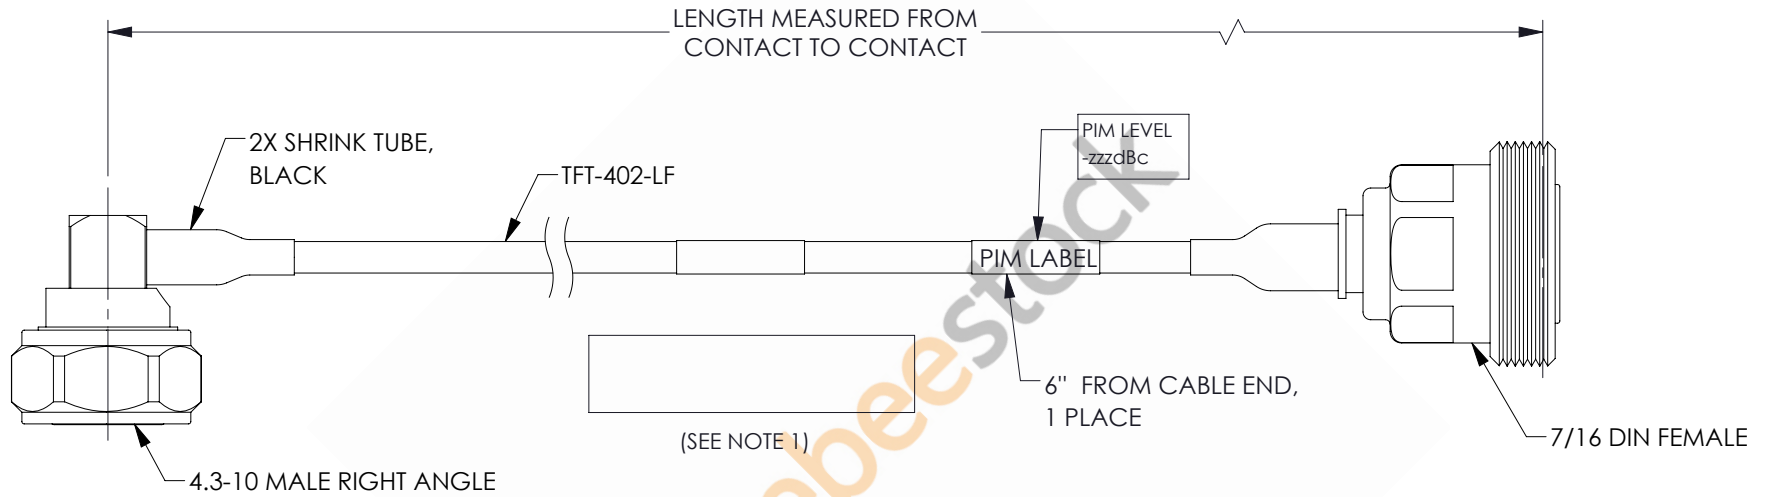

4.3-10 Male Right Angle to 7/16 DIN Female Low PIM Cable 100 CM Length Using TFT-402-LF Coax Using Times Microwave Components

REVISIONS			
REV.	DESCRIPTION	DATE	APPROVED
A	INITIAL RELEASE	06/04/2021	AGANWANI

NOTES:

1. CABLES 84" AND UNDER HAVE 1 LABEL CENTERED. CABLES OVER 84" HAVE 2 LABELS, ONE AT EACH END 12.0" FROM THE FRONT OF THE CONNECTOR.

THESE COMMODITIES, TECHNOLOGY OR SOFTWARE WERE EXPORTED FROM THE UNITED STATES IN ACCORDANCE WITH THE EXPORT ADMINISTRATION REGULATIONS. DIVERSION CONTRARY TO U.S. LAW PROHIBITED.

UNLESS OTHERWISE SPECIFIED LEADING DIMENSIONS ARE INCHES DIMENSIONS IN [] ARE MILLIMETERS

TOLERANCES:

.X = ±.2 [.08]	FRACTIONS ± 1/32
.XX = ±.02 [.51]	ANGLES ± 1°
.XXX = ±.005 [.13]	

CABLE LENGTH (L) TOLERANCES: