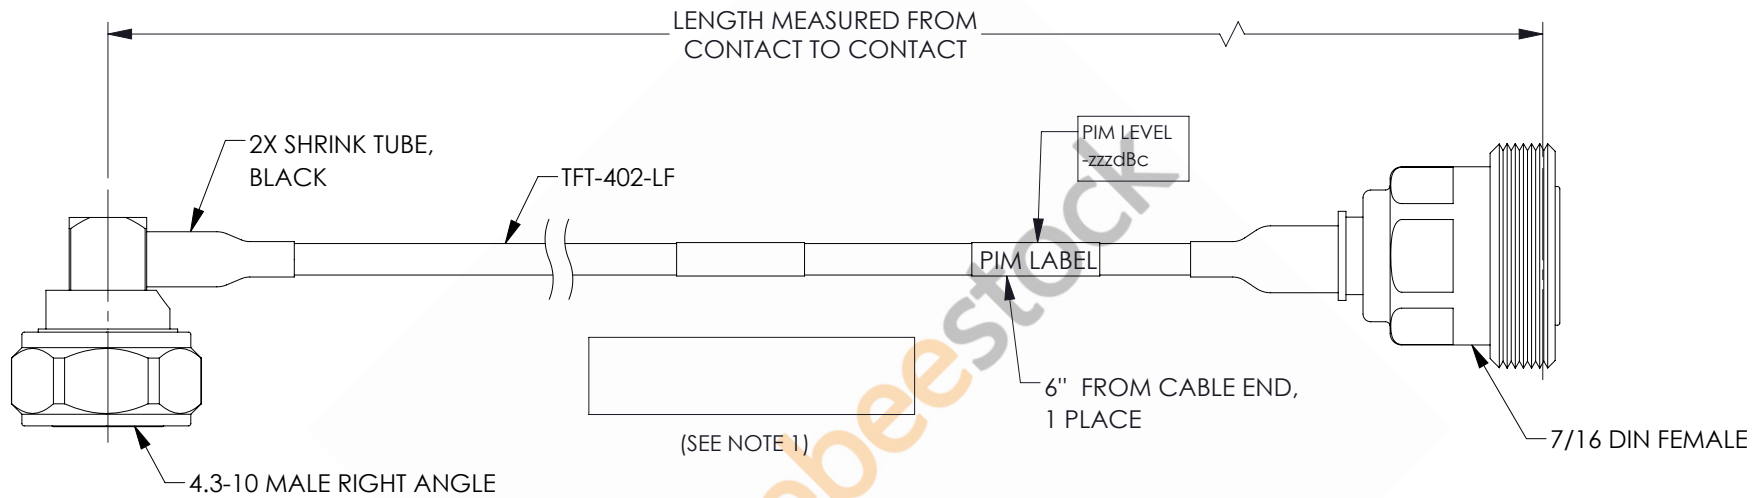

4.3-10 Male Right Angle to 7/16 DIN Female Low PIM Cable 200 CM Length Using TFT-402-LF Coax Using Times Microwave Components

REVISIONS			
REV.	DESCRIPTION	DATE	APPROVED
A	INITIAL RELEASE	06/04/2021	AGANWANI

NOTES:

- CABLES 84" AND UNDER HAVE 1 LABEL CENTERED. CABLES OVER 84" HAVE 2 LABELS, ONE AT EACH END 12.0" FROM THE FRONT OF THE CONNECTOR.

THESE COMMODITIES, TECHNOLOGY OR SOFTWARE WERE EXPORTED FROM THE UNITED STATES IN ACCORDANCE WITH THE EXPORT ADMINISTRATION REGULATIONS. DIVERSION CONTRARY TO U.S. LAW PROHIBITED.

UNLESS OTHERWISE SPECIFIED LEADING DIMENSIONS ARE INCHES DIMENSIONS IN [] ARE MILLIMETERS

TOLERANCES:

.X = ±.2 [.08]	FRACTIONS ± 1/32
.XX = ±.02 [.51]	ANGLES ± 1°
.XXX = ±.005 [.13]	

CABLE LENGTH (L) TOLERANCES: