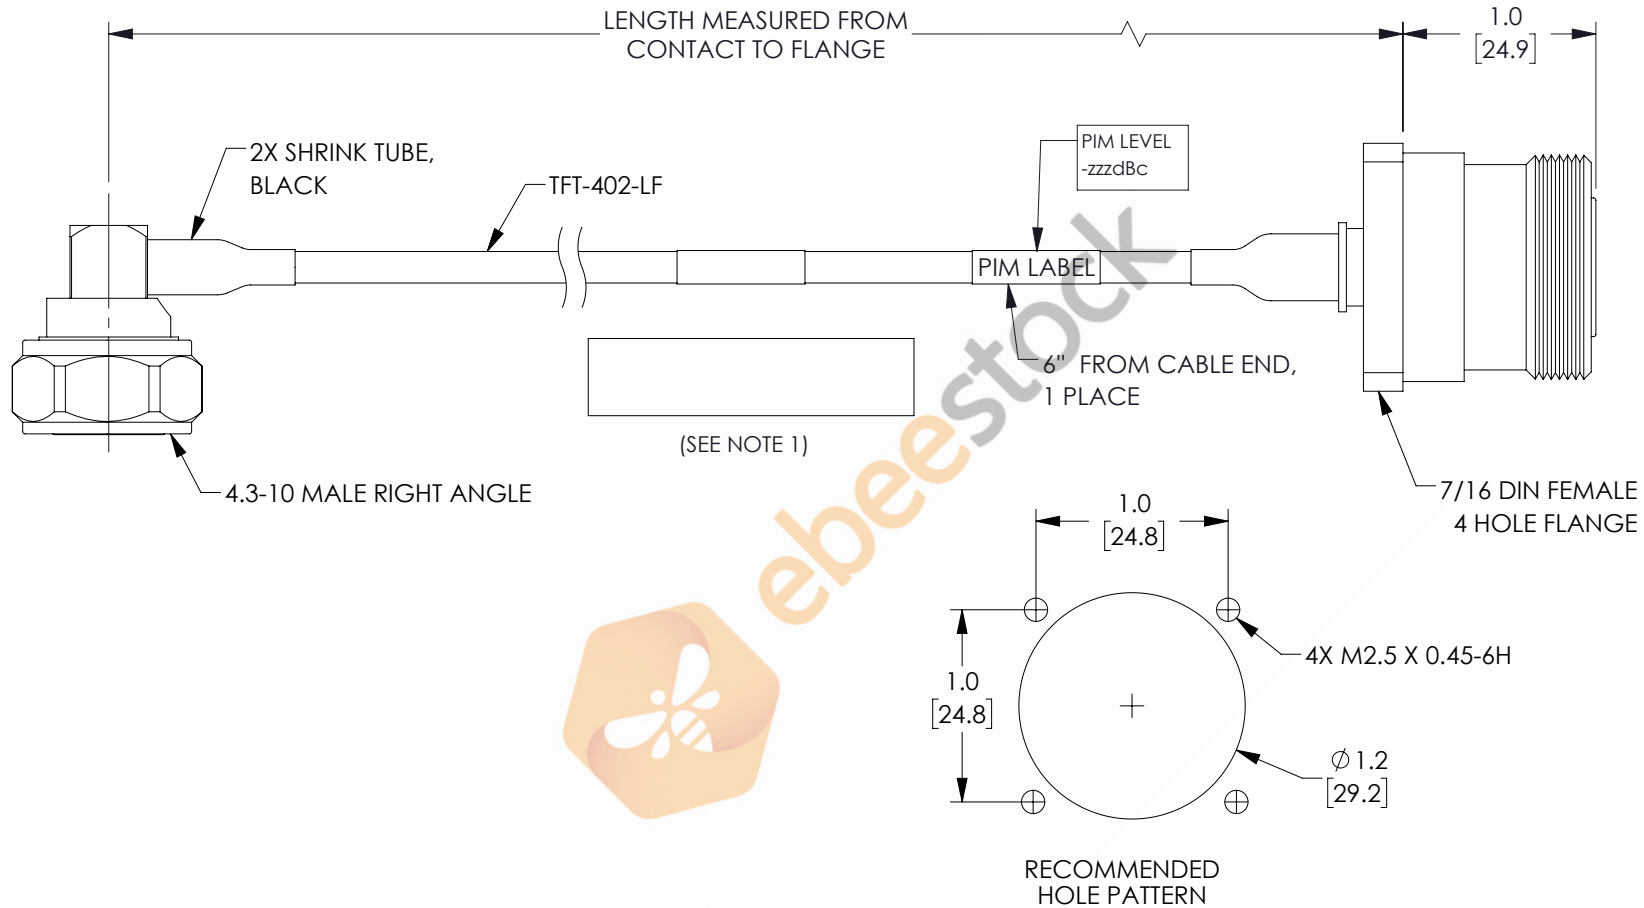

4.3-10 Male Right Angle to 7/16 DIN Female 4 Hole Flange Low PIM Cable 50 CM Length Using TFT-402-LF Coax Using Times Microwave Components

REVISIONS			
REV.	DESCRIPTION	DATE	APPROVED
A	INITIAL RELEASE	06/04/2021	AGANWANI

NOTES:

- CABLES 84" AND UNDER HAVE 1 LABEL CENTERED. CABLES OVER 84" HAVE 2 LABELS, ONE AT EACH END 12.0" FROM THE FRONT OF THE CONNECTOR.

THESE COMMODITIES, TECHNOLOGY OR SOFTWARE WERE EXPORTED FROM THE UNITED STATES IN ACCORDANCE WITH THE EXPORT ADMINISTRATION REGULATIONS. DIVERSION CONTRARY TO U.S. LAW PROHIBITED.

UNLESS OTHERWISE SPECIFIED LEADING DIMENSIONS ARE INCHES DIMENSIONS IN [] ARE MILLIMETERS

TOLERANCES:

.X = ±.2 [5.08]	FRACTIONS ± 1/32
.XX = ±.02 [.51]	ANGLES ± 1°
.XXX = ±.005 [.13]	

CABLE LENGTH (L) TOLERANCES:

L ≤ 12 [305]	= +1 [25] / -0
12 [305] < L ≤ 60 [1524]	= +2 [51] / -0
60 [1524] < L ≤ 120 [3048]	= +4 [102] / -0
120 [3048] < L ≤ 300 [7620]	= +6 [152] / -0
300 [7620] < L	= +5%L / -0

ALL DIMENSIONS SHOWN ARE FOR REFERENCE ONLY.