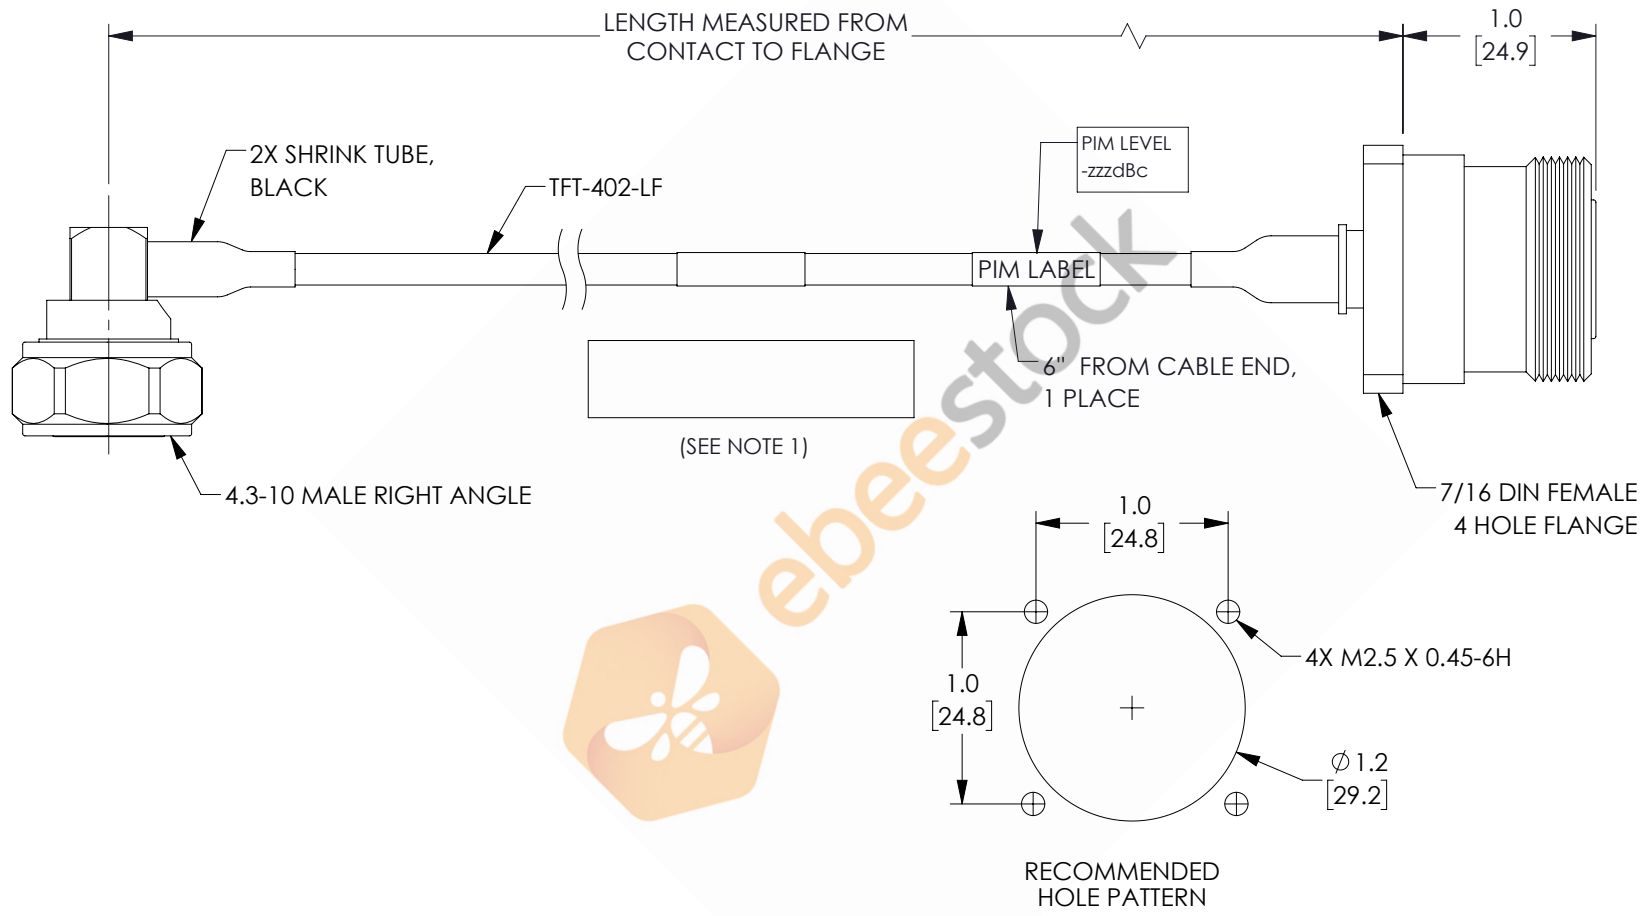

4.3-10 Male Right Angle to 7/16 DIN Female 4 Hole Flange Low PIM Cable 100 CM Length Using TFT-402-LF Coax Using Times Microwave Components

REVISIONS			
REV.	DESCRIPTION	DATE	APPROVED
A	INITIAL RELEASE	06/04/2021	AGANWANI

**NOTES:**

- CABLES 84" AND UNDER HAVE 1 LABEL CENTERED. CABLES OVER 84" HAVE 2 LABELS, ONE AT EACH END 12.0" FROM THE FRONT OF THE CONNECTOR.

THESE COMMODITIES, TECHNOLOGY OR SOFTWARE WERE EXPORTED FROM THE UNITED STATES IN ACCORDANCE WITH THE EXPORT ADMINISTRATION REGULATIONS. DIVERSION CONTRARY TO U.S. LAW PROHIBITED.

UNLESS OTHERWISE SPECIFIED LEADING DIMENSIONS ARE INCHES DIMENSIONS IN [ ] ARE MILLIMETERS

**TOLERANCES:**

.X = ±.2 [5.08]	FRACTIONS ± 1/32
.XX = ±.02 [.51]	ANGLES ± 1°
.XXX = ±.005 [.13]	

**CABLE LENGTH (L) TOLERANCES:**

L ≤ 12 [305] = +1 [25] / -0
12 [305] < L ≤ 60 [1524] = +2 [51] / -0
60 [1524] < L ≤ 120 [3048] = +4 [102] / -0
120 [3048] < L ≤ 300 [7620] = +6 [152] / -0
300 [7620] < L = +5%L / -0

ALL DIMENSIONS SHOWN ARE FOR REFERENCE ONLY.