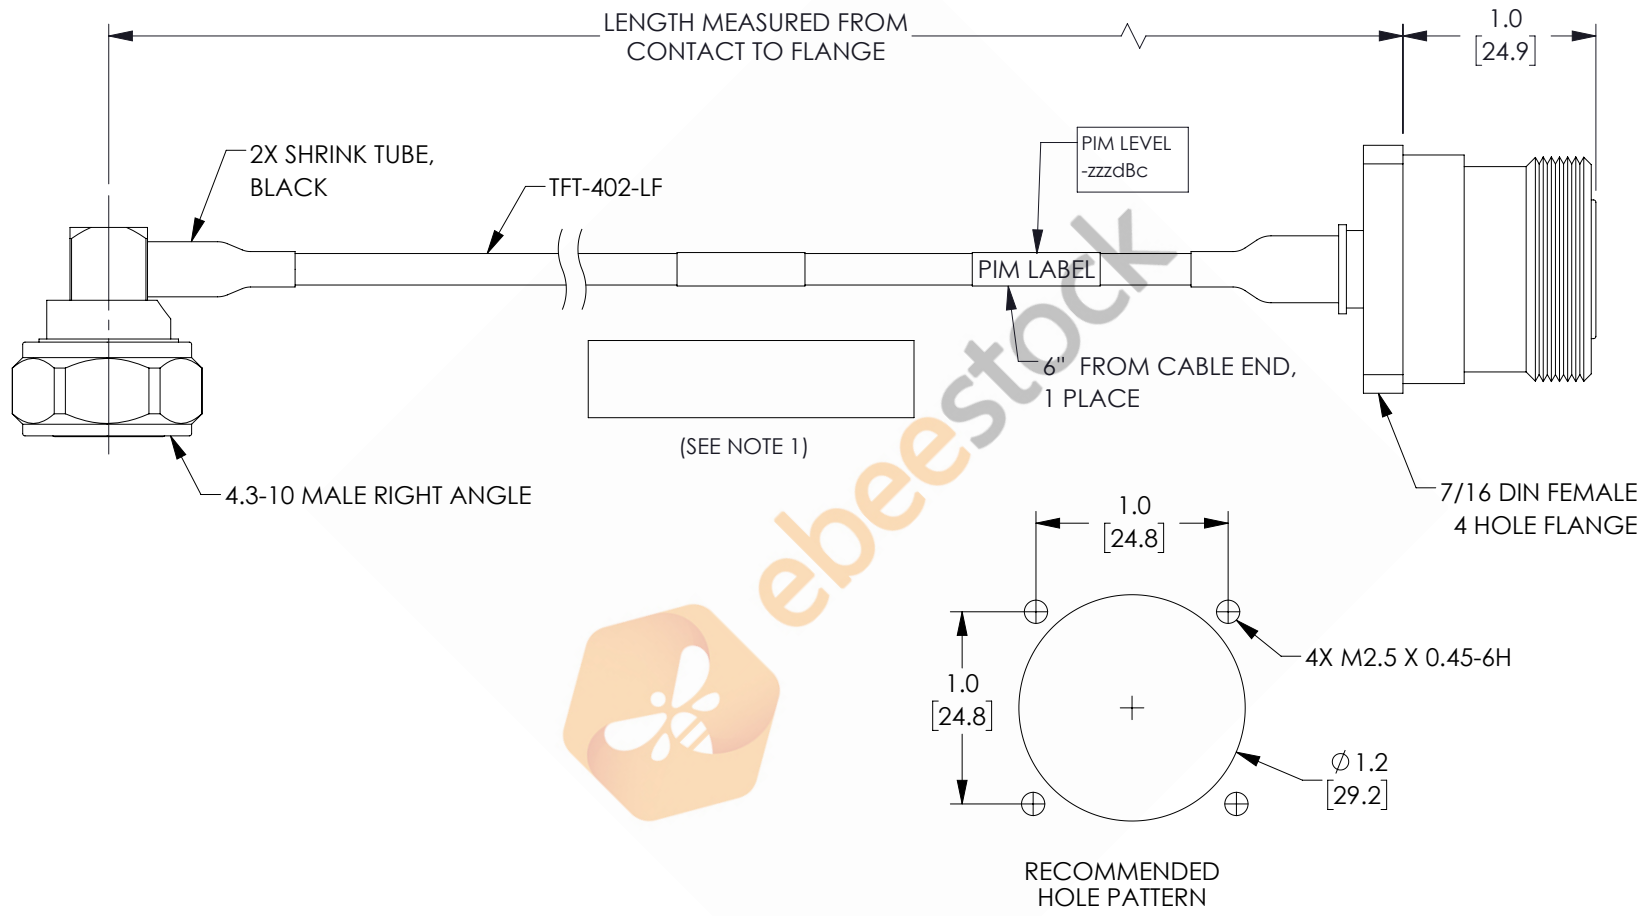

4.3-10 Male Right Angle to 7/16 DIN Female 4 Hole Flange Low PIM Cable 150 CM Length Using TFT-402-LF Coax Using Times Microwave Components

REVISIONS			
REV.	DESCRIPTION	DATE	APPROVED
A	INITIAL RELEASE	06/04/2021	AGANWANI

NOTES:

1. CABLES 84" AND UNDER HAVE 1 LABEL CENTERED. CABLES OVER 84" HAVE 2 LABELS, ONE AT EACH END 12.0" FROM THE FRONT OF THE CONNECTOR.

THESE COMMODITIES, TECHNOLOGY OR SOFTWARE WERE EXPORTED FROM THE UNITED STATES IN ACCORDANCE WITH THE EXPORT ADMINISTRATION REGULATIONS. DIVERSION CONTRARY TO U.S. LAW PROHIBITED.

UNLESS OTHERWISE SPECIFIED LEADING DIMENSIONS ARE INCHES DIMENSIONS IN [] ARE MILLIMETERS

TOLERANCES:

.X = ±.2	[5.08]	FRACTIONS
.XX = ±.02	[.51]	± 1/32
.XXX = ±.005	[.13]	ANGLES ± 1°

CABLE LENGTH (L) TOLERANCES:

L ≤ 12	[305]	= +1 [25] / -0
12 [305] < L ≤ 60	[1524]	= +2 [51] / -0
60 [1524] < L ≤ 120	[3048]	= +4 [102] / -0
120 [3048] < L ≤ 300	[7620]	= +6 [152] / -0
300 [7620] < L		= +5%L / -0

ALL DIMENSIONS SHOWN ARE FOR REFERENCE ONLY.