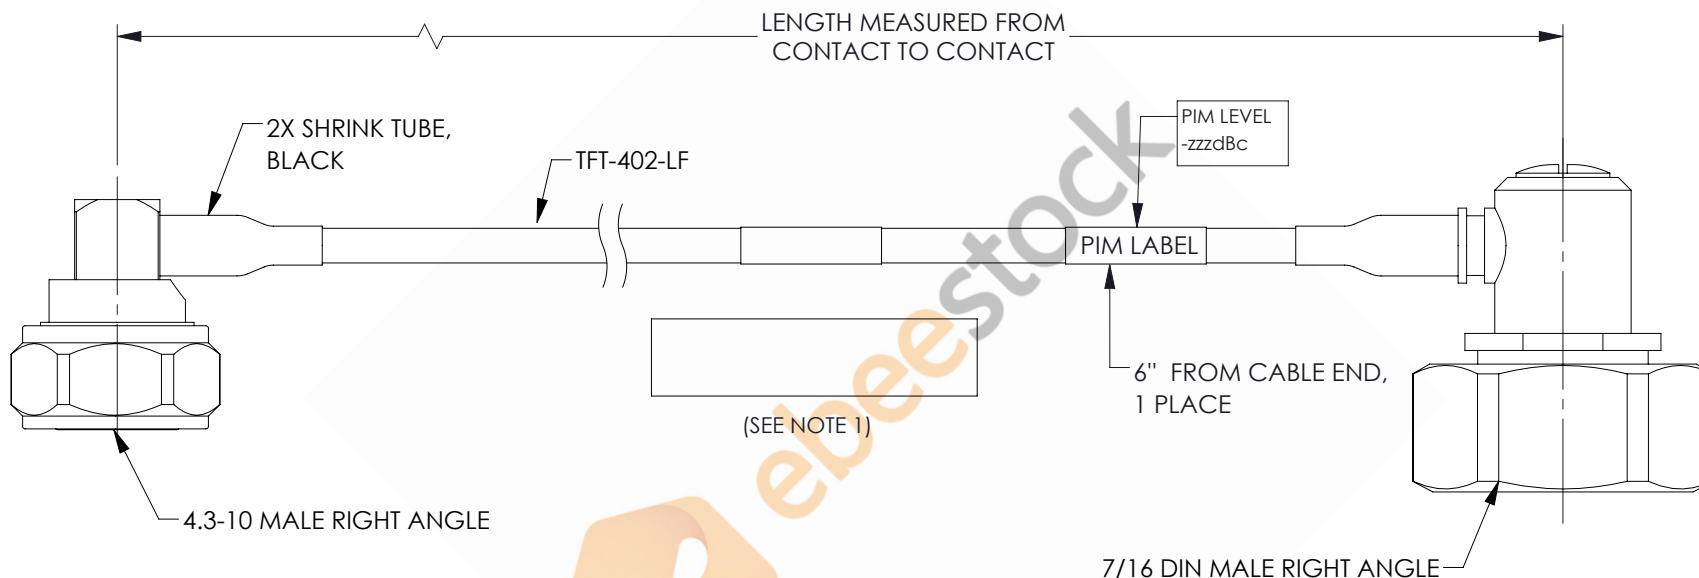

4.3-10 Male Right Angle to 7/16 DIN Male Right Angle Low PIM Cable 12 Inch Length Using TFT-402-LF Coax Using Times Microwave Components

REVISIONS			
REV.	DESCRIPTION	DATE	APPROVED
A	INITIAL RELEASE	06/04/2021	AGANWANI

NOTES:

- CABLES 84" AND UNDER HAVE 1 LABEL CENTERED. CABLES OVER 84" HAVE 2 LABELS, ONE AT EACH END 12.0" FROM THE FRONT OF THE CONNECTOR.

THESE COMMODITIES, TECHNOLOGY OR SOFTWARE WERE EXPORTED FROM THE UNITED STATES IN ACCORDANCE WITH THE EXPORT ADMINISTRATION REGULATIONS. DIVERSION CONTRARY TO U.S. LAW PROHIBITED.

UNLESS OTHERWISE SPECIFIED
LEADING DIMENSIONS ARE INCHES
DIMENSIONS IN [] ARE MILLIMETERS

TOLERANCES:

	FRACTIONS	ANGLES
.X = ±.2 [.08]	± 1/32	± 1°
.XX = ±.02 [.51]		
.XXX = ±.005 [.13]		

CABLE LENGTH (L) TOLERANCES: