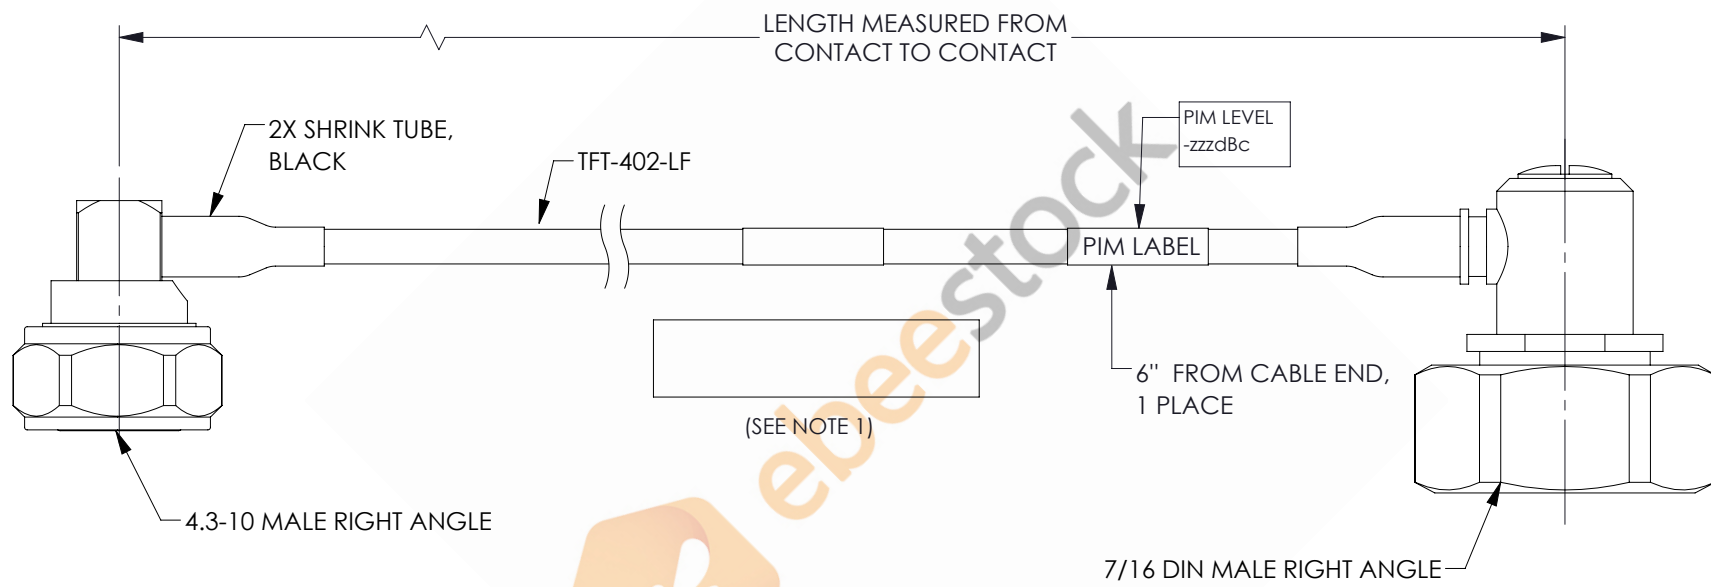

# 4.3-10 Male Right Angle to 7/16 DIN Male Right Angle Low PIM Cable 24 Inch Length Using TFT-402-LF Coax Using Times Microwave Components

REVISIONS			
REV.	DESCRIPTION	DATE	APPROVED
A	INITIAL RELEASE	06/04/2021	AGANWANI

**NOTES:**

- CABLES 84" AND UNDER HAVE 1 LABEL CENTERED. CABLES OVER 84" HAVE 2 LABELS, ONE AT EACH END 12.0" FROM THE FRONT OF THE CONNECTOR.

THESE COMMODITIES, TECHNOLOGY OR SOFTWARE WERE EXPORTED FROM THE UNITED STATES IN ACCORDANCE WITH THE EXPORT ADMINISTRATION REGULATIONS. DIVERSION CONTRARY TO U.S. LAW PROHIBITED.

UNLESS OTHERWISE SPECIFIED LEADING DIMENSIONS ARE INCHES DIMENSIONS IN [ ] ARE MILLIMETERS

**TOLERANCES:**

.X = ±.2 [5.08]	FRACTIONS ± 1/32
.XX = ±.02 [.51]	ANGLES ± 1°
.XXX = ±.005 [.13]	

**CABLE LENGTH (L) TOLERANCES:**

SIZE	CAGE CODE	DRAWN BY	ITEM NO.	REV
A	53919	MVEERAPPAN	ET15658	A

THIRD-ANGLE PROJECTION

THE INFORMATION AND DESIGN IN THIS DOCUMENT IS THE PROPERTY OF EBEESTOCK CORPORATION ALL RIGHTS RESERVED.

SHEET	1	OF	1
SCALE	N/A		