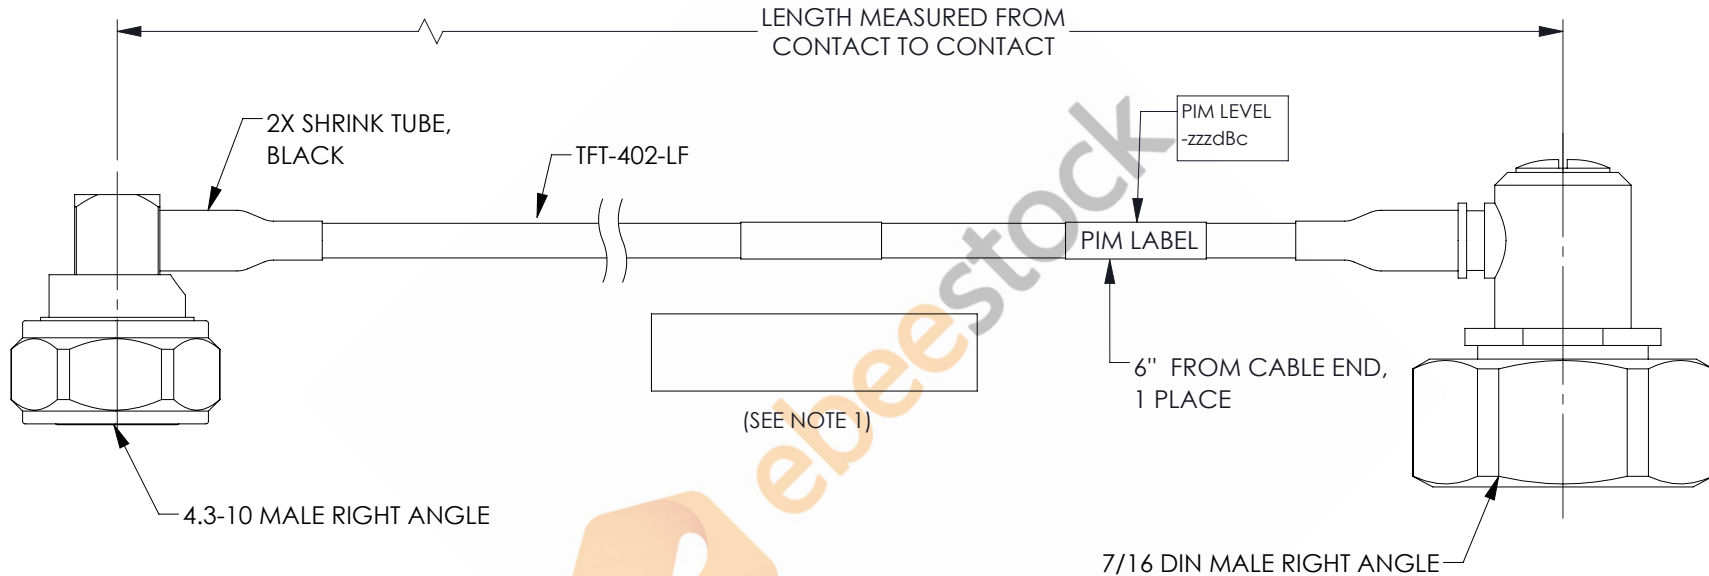

4.3-10 Male Right Angle to 7/16 DIN Male Right Angle Low PIM Cable 36 Inch Length Using TFT-402-LF Coax Using Times Microwave Components

REVISIONS			
REV.	DESCRIPTION	DATE	APPROVED
A	INITIAL RELEASE	06/04/2021	AGANWANI

NOTES:

- CABLES 84" AND UNDER HAVE 1 LABEL CENTERED. CABLES OVER 84" HAVE 2 LABELS, ONE AT EACH END 12.0" FROM THE FRONT OF THE CONNECTOR.

THESE COMMODITIES, TECHNOLOGY OR SOFTWARE WERE EXPORTED FROM THE UNITED STATES IN ACCORDANCE WITH THE EXPORT ADMINISTRATION REGULATIONS. DIVERSION CONTRARY TO U.S. LAW PROHIBITED.

UNLESS OTHERWISE SPECIFIED
LEADING DIMENSIONS ARE INCHES
DIMENSIONS IN [] ARE MILLIMETERS

TOLERANCES:

.X = ±.2	[.508]	FRACTIONS
.XX = ±.02	[.51]	± 1/32
.XXX = ±.005	[.13]	ANGLES ± 1°

CABLE LENGTH (L) TOLERANCES: