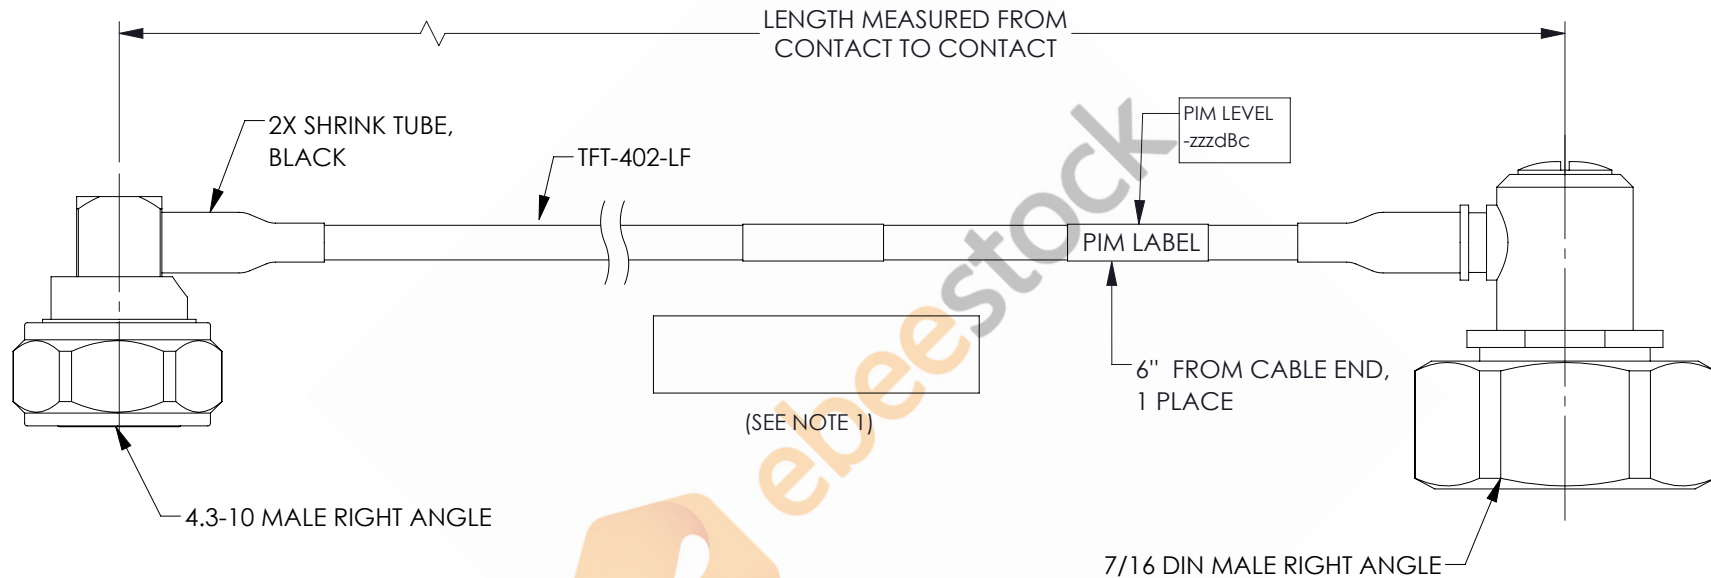

4.3-10 Male Right Angle to 7/16 DIN Male Right Angle Low PIM Cable 48 Inch Length Using TFT-402-LF Coax Using Times Microwave Components

REVISIONS			
REV.	DESCRIPTION	DATE	APPROVED
A	INITIAL RELEASE	06/04/2021	AGANWANI

NOTES:

- CABLES 84" AND UNDER HAVE 1 LABEL CENTERED. CABLES OVER 84" HAVE 2 LABELS, ONE AT EACH END 12.0" FROM THE FRONT OF THE CONNECTOR.

THESE COMMODITIES, TECHNOLOGY OR SOFTWARE WERE EXPORTED FROM THE UNITED STATES IN ACCORDANCE WITH THE EXPORT ADMINISTRATION REGULATIONS. DIVERSION CONTRARY TO U.S. LAW PROHIBITED.

UNLESS OTHERWISE SPECIFIED
LEADING DIMENSIONS ARE INCHES
DIMENSIONS IN [] ARE MILLIMETERS

TOLERANCES:

.X = ±.2	[.508]	FRACTIONS
.XX = ±.02	[.51]	± 1/32
.XXX = ±.005	[.13]	ANGLES ± 1°

CABLE LENGTH (L) TOLERANCES: