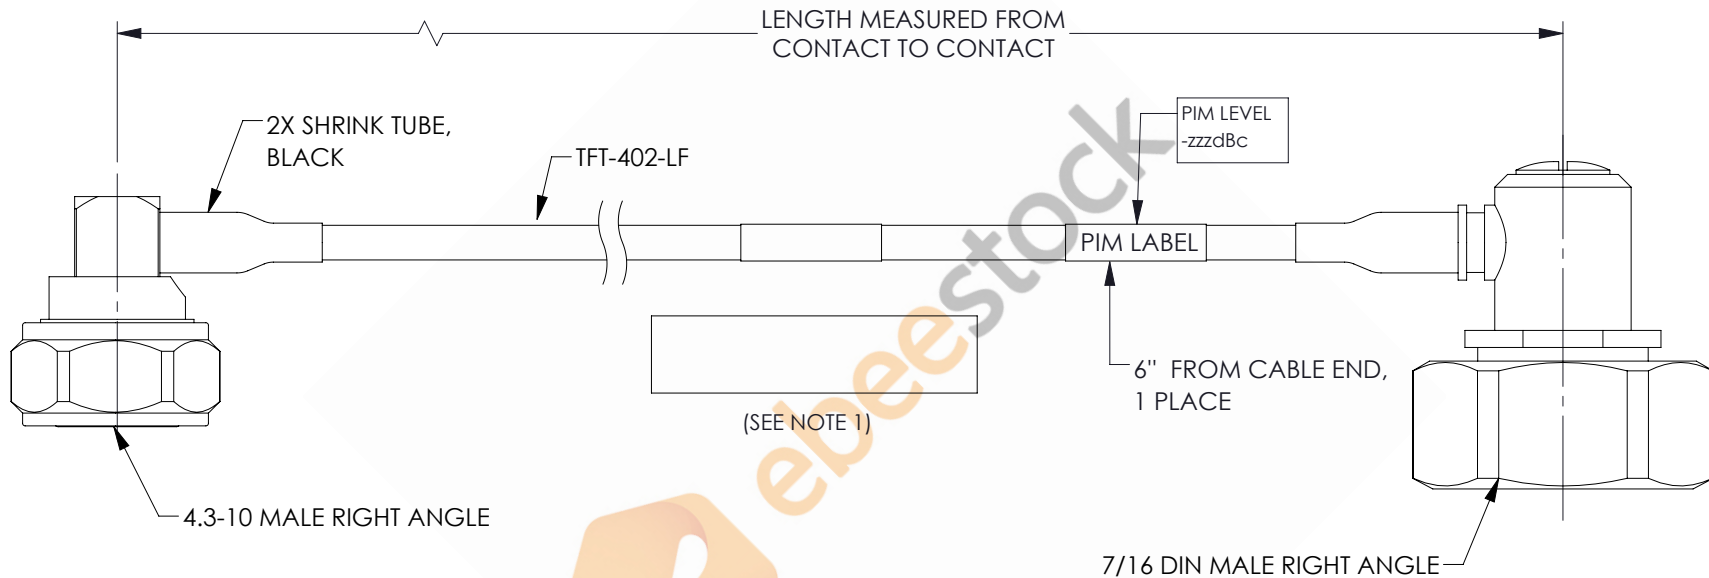

4.3-10 Male Right Angle to 7/16 DIN Male Right Angle Low PIM Cable 60 Inch Length Using TFT-402-LF Coax Using Times Microwave Components

REVISIONS			
REV.	DESCRIPTION	DATE	APPROVED
A	INITIAL RELEASE	06/04/2021	AGANWANI

NOTES:

- CABLES 84" AND UNDER HAVE 1 LABEL CENTERED. CABLES OVER 84" HAVE 2 LABELS, ONE AT EACH END 12.0" FROM THE FRONT OF THE CONNECTOR.

THESE COMMODITIES, TECHNOLOGY OR SOFTWARE WERE EXPORTED FROM THE UNITED STATES IN ACCORDANCE WITH THE EXPORT ADMINISTRATION REGULATIONS. DIVERSION CONTRARY TO U.S. LAW PROHIBITED.

UNLESS OTHERWISE SPECIFIED LEADING DIMENSIONS ARE INCHES DIMENSIONS IN [] ARE MILLIMETERS

TOLERANCES:

	FRACTIONS	ANGLES
.X = ±.2 [5.08]	± 1/32	± 1°
.XX = ±.02 [.51]		
.XXX = ±.005 [.13]		

CABLE LENGTH (L) TOLERANCES: