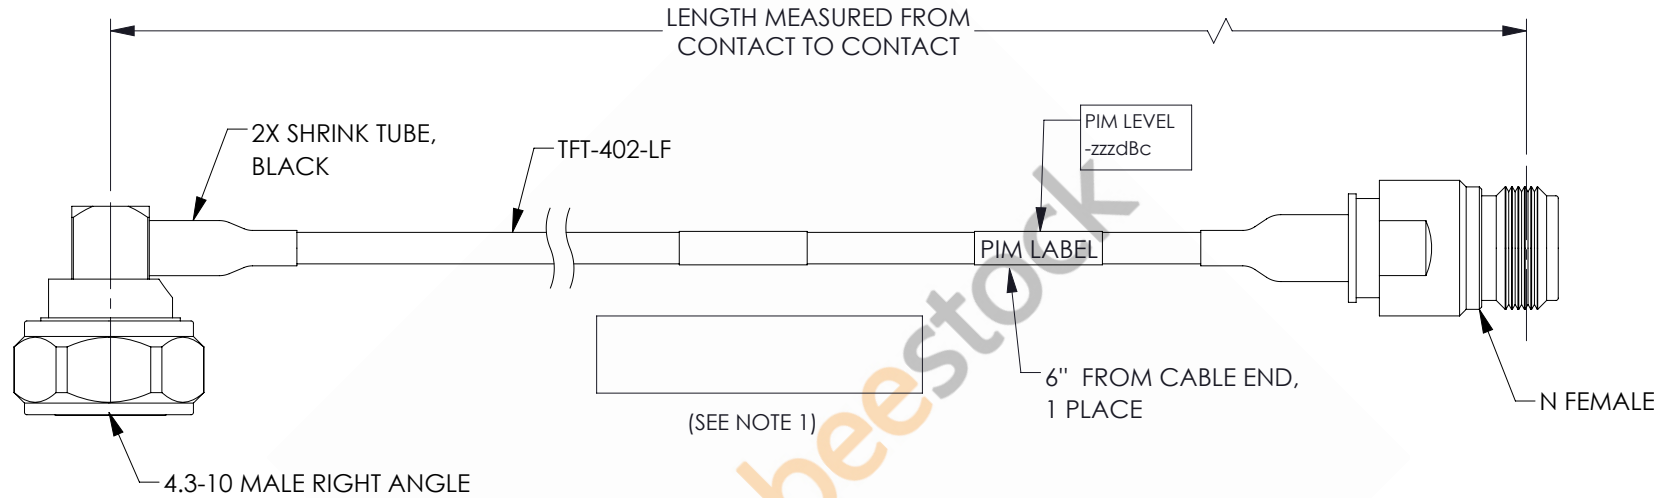

4.3-10 Male Right Angle to N Female Low PIM Cable 12 Inch Length Using TFT-402-LF Coax Using Times Microwave Components

REVISIONS			
REV.	DESCRIPTION	DATE	APPROVED
A	INITIAL RELEASE	06/04/2021	AGANWANI

NOTES:

- CABLES 84" AND UNDER HAVE 1 LABEL CENTERED. CABLES OVER 84" HAVE 2 LABELS, ONE AT EACH END 12.0" FROM THE FRONT OF THE CONNECTOR.

THESE COMMODITIES, TECHNOLOGY OR SOFTWARE WERE EXPORTED FROM THE UNITED STATES IN ACCORDANCE WITH THE EXPORT ADMINISTRATION REGULATIONS. DIVERSION CONTRARY TO U.S. LAW PROHIBITED.

UNLESS OTHERWISE SPECIFIED LEADING DIMENSIONS ARE INCHES DIMENSIONS IN [] ARE MILLIMETERS

TOLERANCES:

.X = ±.2 [5.08]	FRACTIONS ± 1/32
.XX = ±.02 [.51]	ANGLES ± 1°
.XXX = ±.005 [.13]	

CABLE LENGTH (L) TOLERANCES:

SIZE	CAGE CODE	DRAWN BY	ITEM NO.	REV
A	53919	MVEERAPPAN	ET15729	A