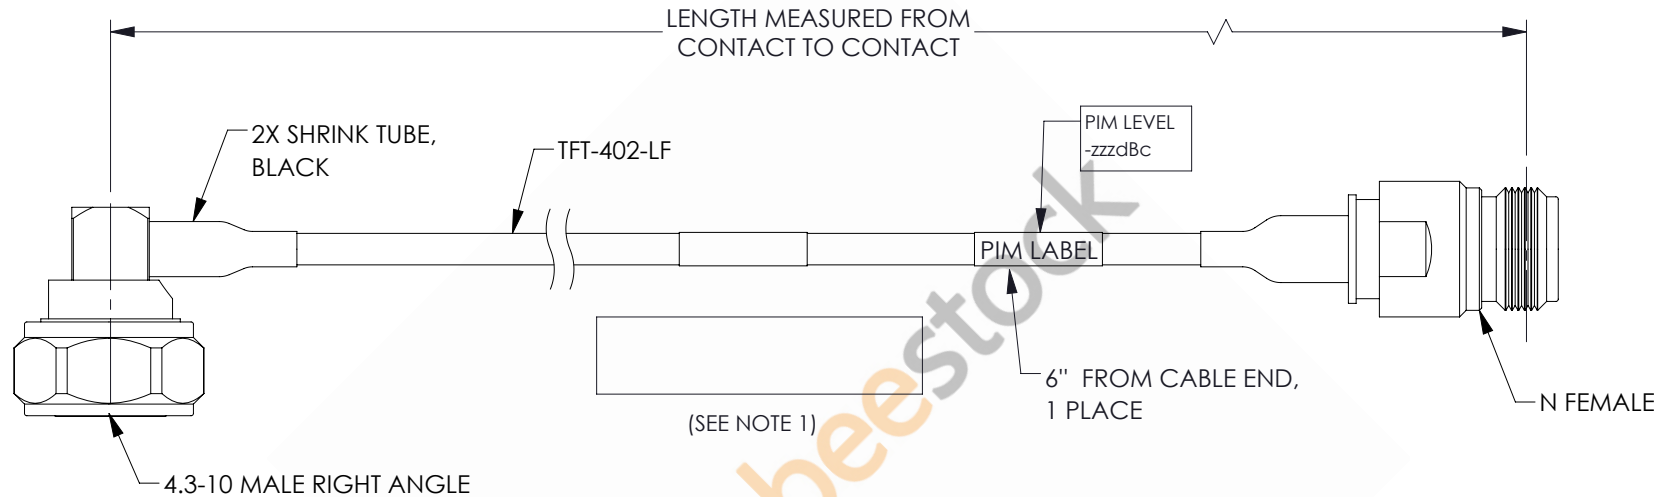

4.3-10 Male Right Angle to N Female Low PIM Cable 24 Inch Length Using TFT-402-LF Coax Using Times Microwave Components

REVISIONS			
REV.	DESCRIPTION	DATE	APPROVED
A	INITIAL RELEASE	06/04/2021	AGANWANI

NOTES:

- CABLES 84" AND UNDER HAVE 1 LABEL CENTERED. CABLES OVER 84" HAVE 2 LABELS, ONE AT EACH END 12.0" FROM THE FRONT OF THE CONNECTOR.

THESE COMMODITIES, TECHNOLOGY OR SOFTWARE WERE EXPORTED FROM THE UNITED STATES IN ACCORDANCE WITH THE EXPORT ADMINISTRATION REGULATIONS. DIVERSION CONTRARY TO U.S. LAW PROHIBITED.

UNLESS OTHERWISE SPECIFIED LEADING DIMENSIONS ARE INCHES DIMENSIONS IN [] ARE MILLIMETERS

TOLERANCES:

.X = ±.2 [5.08]	FRACTIONS
.XX = ±.02 [.51]	± 1/32
.XXX = ±.005 [.13]	ANGLES ± 1°

CABLE LENGTH (L) TOLERANCES: