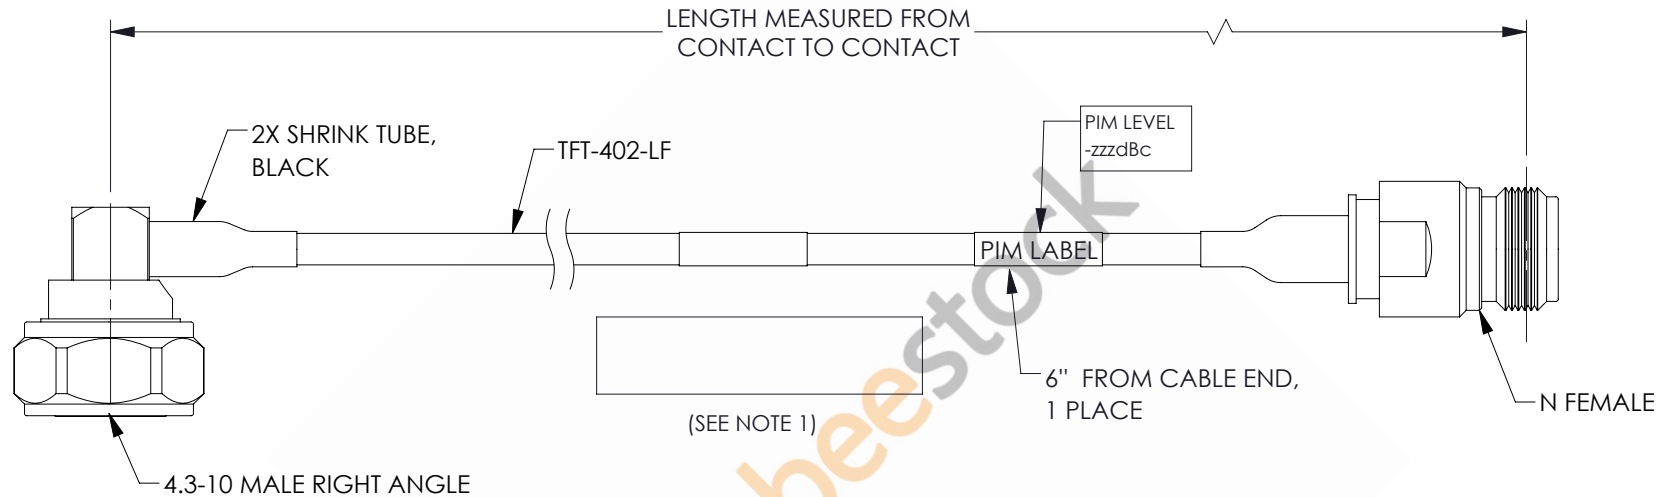

4.3-10 Male Right Angle to N Female Low PIM Cable 36 Inch Length Using TFT-402-LF Coax Using Times Microwave Components

REVISIONS			
REV.	DESCRIPTION	DATE	APPROVED
A	INITIAL RELEASE	06/04/2021	AGANWANI

NOTES:

- CABLES 84" AND UNDER HAVE 1 LABEL CENTERED. CABLES OVER 84" HAVE 2 LABELS, ONE AT EACH END 12.0" FROM THE FRONT OF THE CONNECTOR.

THESE COMMODITIES, TECHNOLOGY OR SOFTWARE WERE EXPORTED FROM THE UNITED STATES IN ACCORDANCE WITH THE EXPORT ADMINISTRATION REGULATIONS. DIVERSION CONTRARY TO U.S. LAW PROHIBITED.

UNLESS OTHERWISE SPECIFIED
LEADING DIMENSIONS ARE INCHES
DIMENSIONS IN [] ARE MILLIMETERS

TOLERANCES:

.X = ±.2 [5.08]	FRACTIONS
.XX = ±.02 [.51]	± 1/32
.XXX = ±.005 [.13]	ANGLES ± 1°

CABLE LENGTH (L) TOLERANCES: