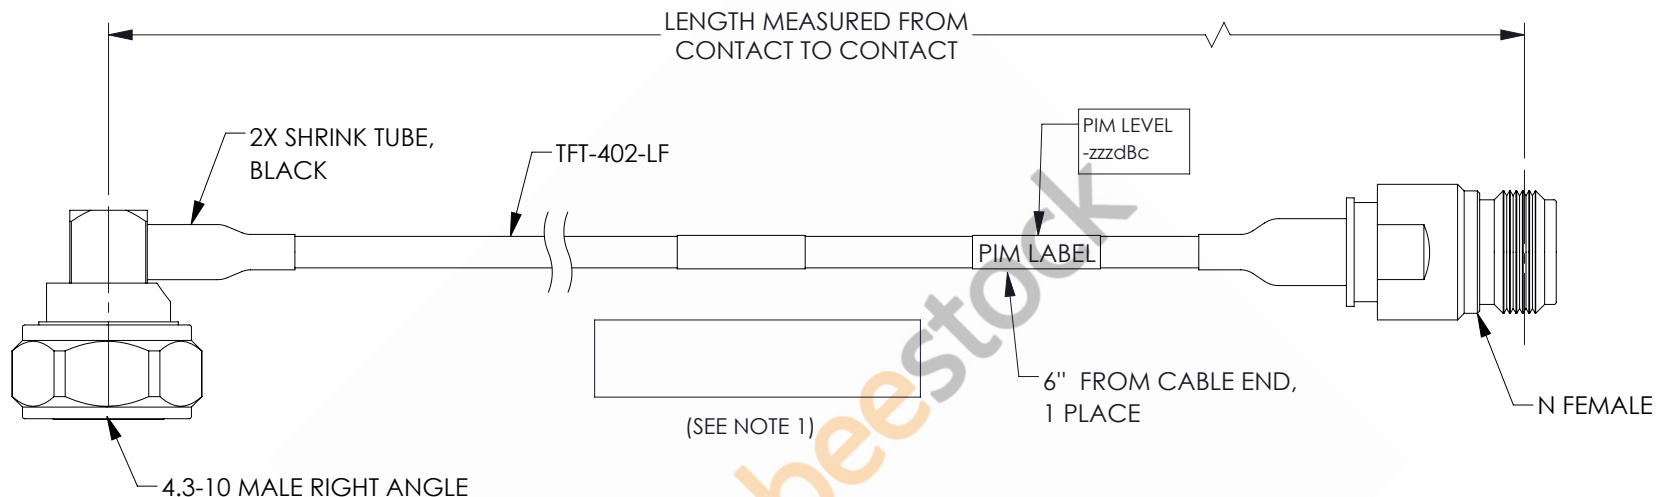

4.3-10 Male Right Angle to N Female Low PIM Cable 48 Inch Length Using TFT-402-LF Coax Using Times Microwave Components

REVISIONS			
REV.	DESCRIPTION	DATE	APPROVED
A	INITIAL RELEASE	06/04/2021	AGANWANI

NOTES:

1. CABLES 84" AND UNDER HAVE 1 LABEL CENTERED. CABLES OVER 84" HAVE 2 LABELS, ONE AT EACH END 12.0" FROM THE FRONT OF THE CONNECTOR.

THESE COMMODITIES, TECHNOLOGY OR SOFTWARE WERE EXPORTED FROM THE UNITED STATES IN ACCORDANCE WITH THE EXPORT ADMINISTRATION REGULATIONS. DIVERSION CONTRARY TO U.S. LAW PROHIBITED.