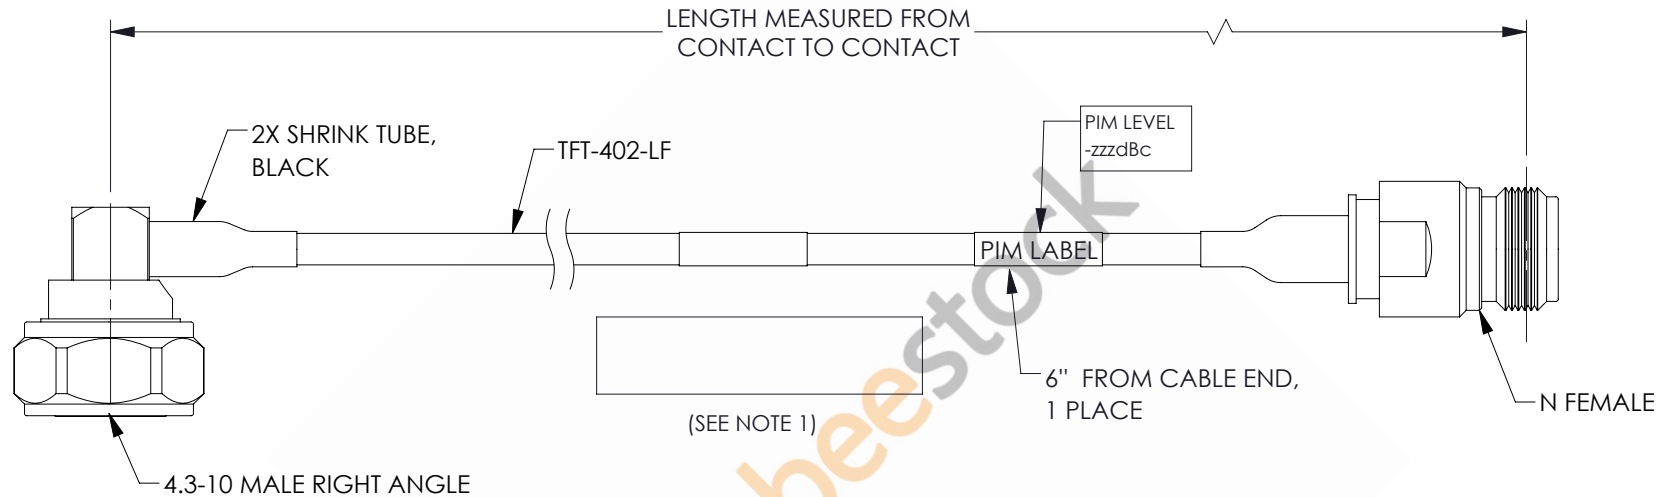

4.3-10 Male Right Angle to N Female Low PIM Cable 60 Inch Length Using TFT-402-LF Coax Using Times Microwave Components

REVISIONS			
REV.	DESCRIPTION	DATE	APPROVED
A	INITIAL RELEASE	06/04/2021	AGANWANI

NOTES:

- CABLES 84" AND UNDER HAVE 1 LABEL CENTERED. CABLES OVER 84" HAVE 2 LABELS, ONE AT EACH END 12.0" FROM THE FRONT OF THE CONNECTOR.

THESE COMMODITIES, TECHNOLOGY OR SOFTWARE WERE EXPORTED FROM THE UNITED STATES IN ACCORDANCE WITH THE EXPORT ADMINISTRATION REGULATIONS. DIVERSION CONTRARY TO U.S. LAW PROHIBITED.

UNLESS OTHERWISE SPECIFIED LEADING DIMENSIONS ARE INCHES DIMENSIONS IN [] ARE MILLIMETERS

TOLERANCES:

.X = ±.2 [5.08]	FRACTIONS
.XX = ±.02 [.51]	± 1/32
.XXX = ±.005 [.13]	ANGLES ± 1°

CABLE LENGTH (L) TOLERANCES: