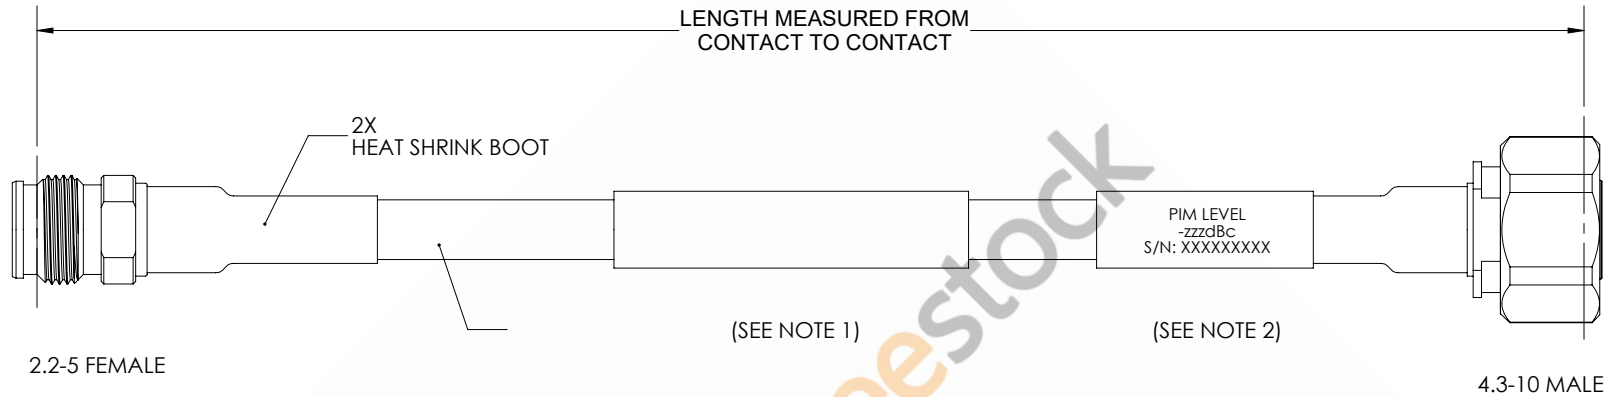

# 2.2-5 Female to 4.3-10 Male Low PIM Cable 12 Inch Length Using 1/4 inch Super lexible Coax

REVISIONS			
REV.	DESCRIPTION	DATE	APPROVED
A	INITIAL RELEASE	10/03/2021	SELLIS

**NOTES:**

1. CABLES 84" AND UNDER HAVE 1 LABEL CENTERED. CABLES OVER 84" HAVE 2 LABELS, ONE AT EACH END 12.0" FROM THE END OF THE CONNECTOR.
2. 6" FROM CABLE END 1 PLACE FOR ALL LENGTHS OF CABLE.

**TOLERANCES:**

.X = ±.2	[.508]	FRACTIONS
.XX = ±.02	[.51]	± 1/32
.XXX = ±.005	[.13]	ANGLES ± 1°

**CABLE LENGTH (L) TOLERANCES:**

L ≤ 12	[305]	= +1	[25]	/ -0		
12	[305]	< L ≤ 60	[1524]	= +2	[51]	/ -0
60	[1524]	< L ≤ 120	[3048]	= +4	[102]	/ -0
120	[3048]	< L ≤ 300	[7620]	= +6	[152]	/ -0
300	[7620]	< L =	+5%	L	/ -0	