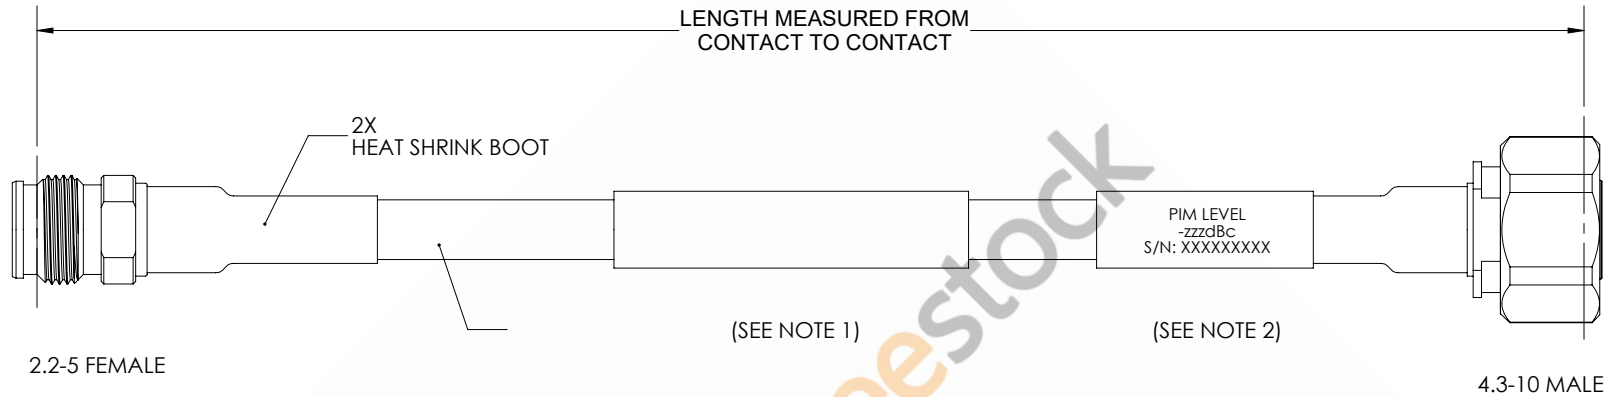

# 2.2-5 Female to 4.3-10 Male Low PIM Cable 48 Inch Length Using 1/4 inch Super lexible Coax

REVISIONS			
REV.	DESCRIPTION	DATE	APPROVED
A	INITIAL RELEASE	10/03/2021	SELLIS

## NOTES:

1. CABLES 84" AND UNDER HAVE 1 LABEL CENTERED. CABLES OVER 84" HAVE 2 LABELS, ONE AT EACH END 12.0" FROM THE END OF THE CONNECTOR.
2. 6" FROM CABLE END 1 PLACE FOR ALL LENGTHS OF CABLE.

THESE COMMODITIES, TECHNOLOGY OR SOFTWARE WERE EXPORTED FROM THE UNITED STATES IN ACCORDANCE WITH THE EXPORT ADMINISTRATION REGULATIONS. DIVERSION CONTRARY TO U.S. LAW PROHIBITED.