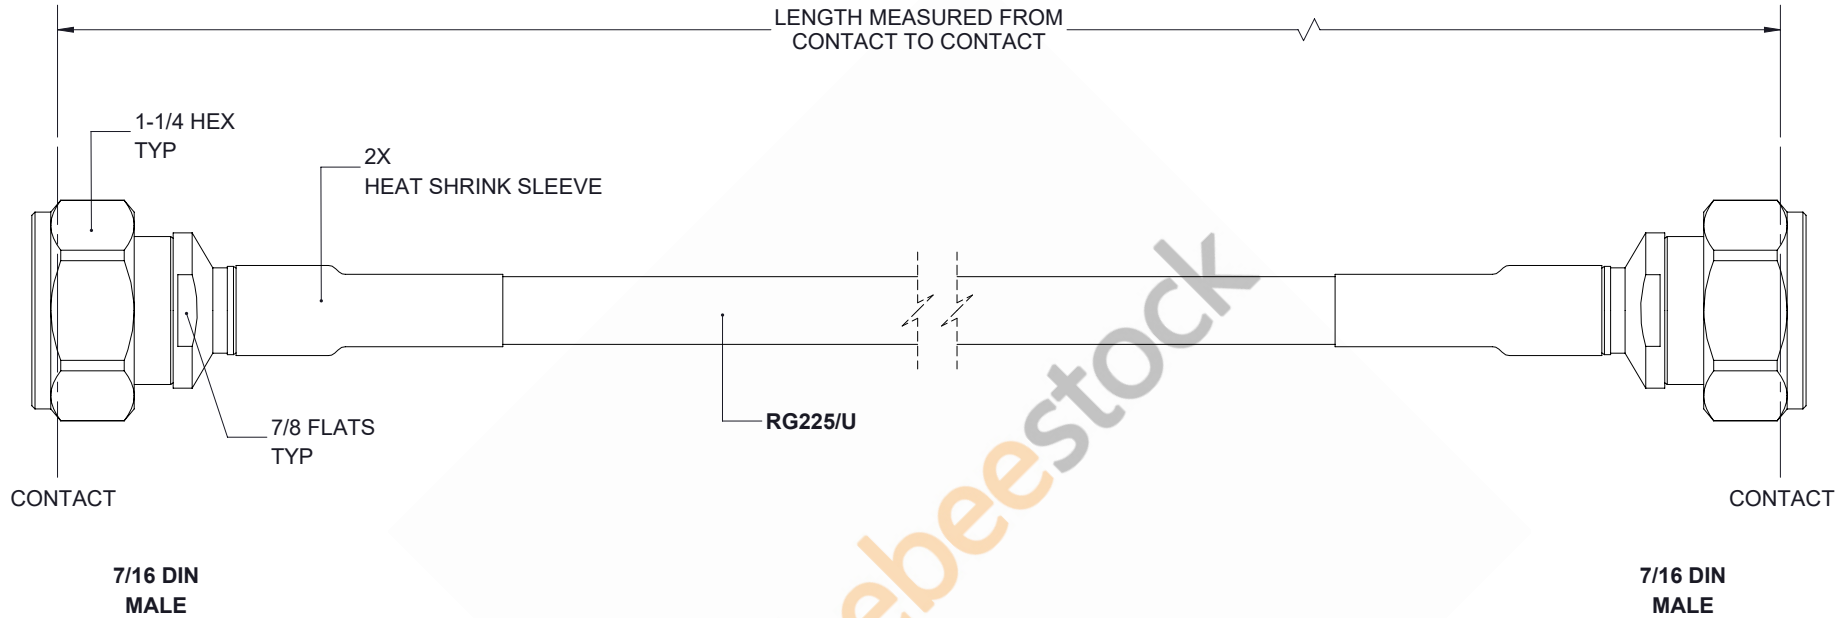

7/16 DIN Male to 7/16 DIN Male Cable 48 Inch Length Using RG225 Coax

REVISIONS			
REV.	DESCRIPTION	DATE	APPROVED
A	INITIAL RELEASE	07/23/19	S.ELLIS

UNLESS OTHERWISE SPECIFIED LEADING DIMENSIONS ARE INCHES DIMENSIONS IN [] ARE MILLIMETERS		 ebeestock 8TH FLOOR, BUILDING 1, YONGFU SCIENCE AND TECHNOLOGY CENTER INDUSTRIAL PARK, NANZHA DISTRICT 5, HUMEN, 523900, DONGGUAN, GUANGDONG, CHINA WEBSITE: www.ebeestock.com EMAIL: sales@ebeestock.com		THE INFORMATION AND DESIGN IN THIS DOCUMENT IS THE PROPERTY OF EBEESTOCK CORPORATION. ALL RIGHTS RESERVED.		
TOLERANCES: .X±.2 [5.08] FRACTIONS ± 1/32 .XX±.01 [.25] ANGLES ± 1° .XXX±.005 [.13]				SHEET 1 OF 1		
ALL DIMENSIONS SHOWN ARE FOR REFERENCE ONLY.		SCALE N/A				
THIRD-ANGLE PROJECTION 		SIZE A	CAGE 53919	DRAWN BY K.DANG	PART NUMBER ET15992	REV A