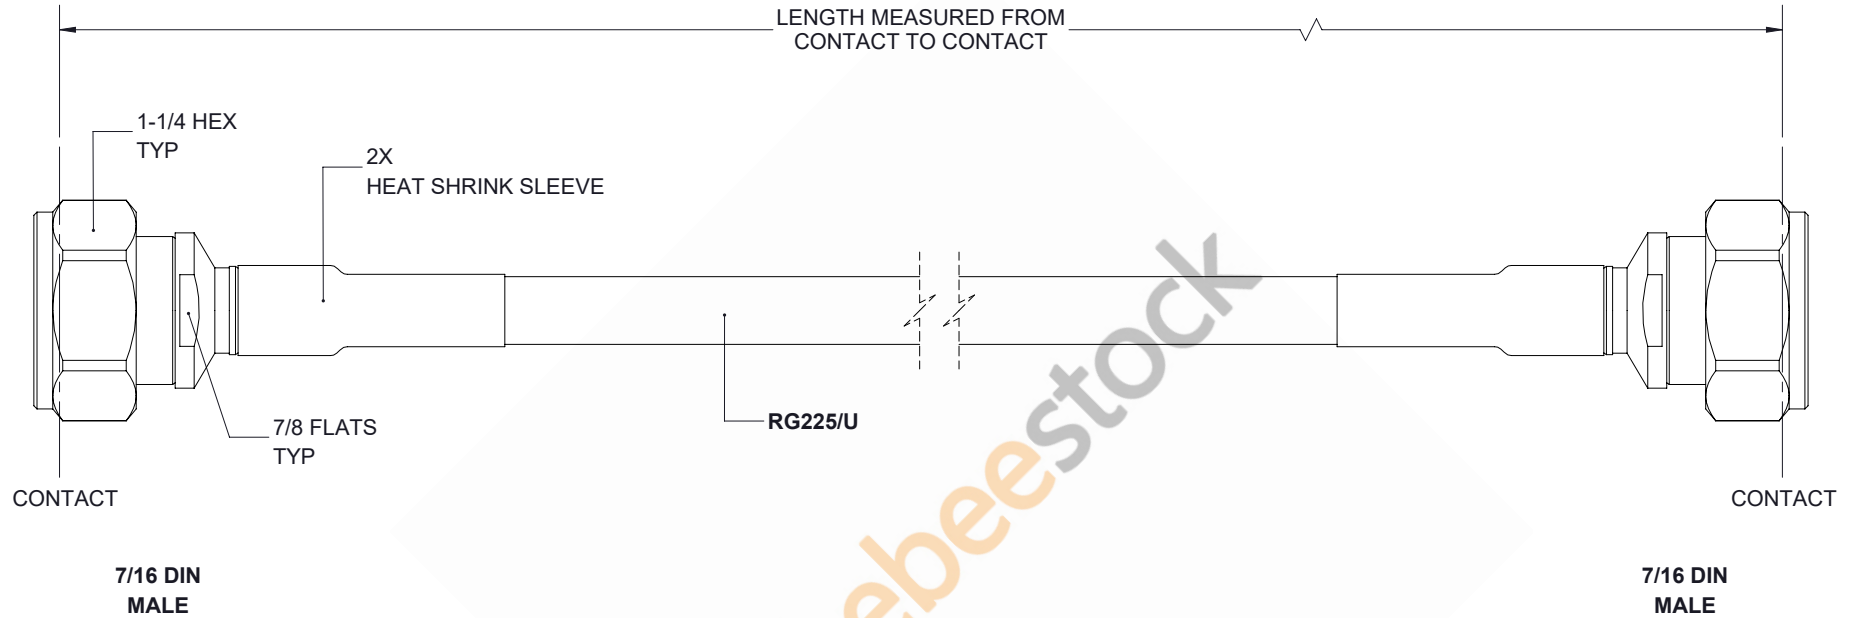

7/16 DIN Male to 7/16 DIN Male Cable 60 Inch Length Using RG225 Coax

REVISIONS			
REV.	DESCRIPTION	DATE	APPROVED
A	INITIAL RELEASE	07/23/19	S.ELLIS

UNLESS OTHERWISE SPECIFIED LEADING DIMENSIONS ARE INCHES DIMENSIONS IN [] ARE MILLIMETERS		 8TH FLOOR, BUILDING 1, YONGFU SCIENCE AND TECHNOLOGY CENTER INDUSTRIAL PARK, NANZHA DISTRICT 5, HUMEN, 523900, DONGGUAN, GUANGDONG, CHINA WEBSITE: www.ebeeStock.com EMAIL: sales@ebeeStock.com		THE INFORMATION AND DESIGN IN THIS DOCUMENT IS THE PROPERTY OF EBEE STOCK CORPORATION. ALL RIGHTS RESERVED.		
TOLERANCES: .X±.2 [5.08] FRACTIONS ± 1/32 .XX±.01 [.25] ANGLES ± 1° .XXX±.005 [.13]				SHEET 1 OF 1		
ALL DIMENSIONS SHOWN ARE FOR REFERENCE ONLY.		SCALE N/A				
THIRD-ANGLE PROJECTION 		SIZE A	CAGE 53919	DRAWN BY K.DANG	PART NUMBER ET15993	REV A