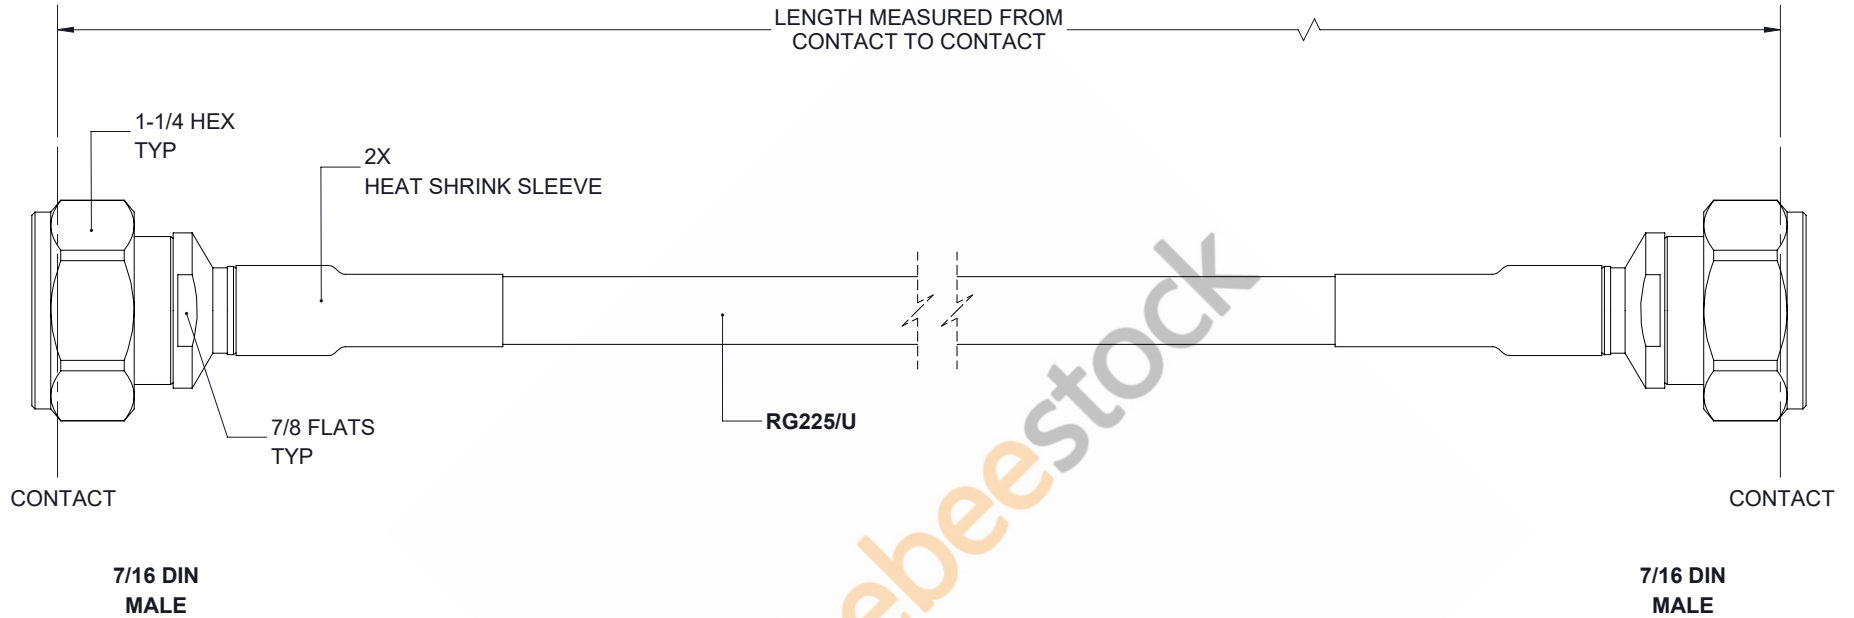

7/16 DIN Male to 7/16 DIN Male Cable 72 Inch Length Using RG225 Coax

REVISIONS			
REV.	DESCRIPTION	DATE	APPROVED
A	INITIAL RELEASE	07/23/19	S.ELLIS

UNLESS OTHERWISE SPECIFIED LEADING DIMENSIONS ARE INCHES DIMENSIONS IN [] ARE MILLIMETERS		 ebeestock 8TH FLOOR, BUILDING 1, YONGFU SCIENCE AND TECHNOLOGY CENTER INDUSTRIAL PARK, NANZHA DISTRICT 5, HUMEN, 523900, DONGGUAN, GUANGDONG, CHINA WEBSITE: www.ebeestock.com EMAIL: sales@ebeestock.com		THE INFORMATION AND DESIGN IN THIS DOCUMENT IS THE PROPERTY OF EBEESTOCK CORPORATION. ALL RIGHTS RESERVED.	
TOLERANCES: .X±.2 [5.08] FRACTIONS ± 1/32 .XX±.01 [.25] ANGLES ± 1° .XXX±.005 [.13]				SHEET 1 OF 1	
ALL DIMENSIONS SHOWN ARE FOR REFERENCE ONLY.		SCALE N/A			
THIRD-ANGLE PROJECTION 		SIZE A CAGE 53919	DRAWN BY K.DANG	PART NUMBER ET15994	REV A