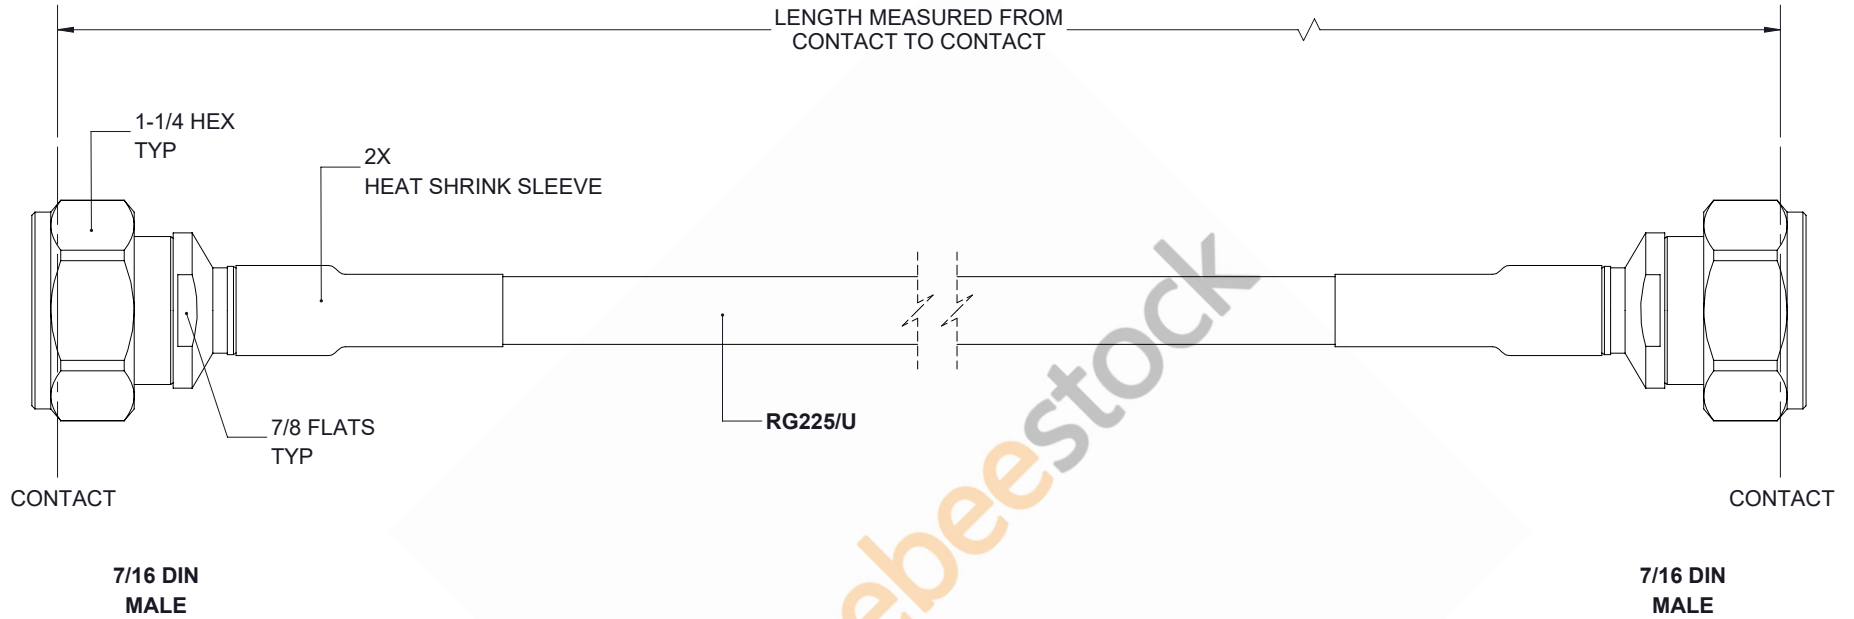

7/16 DIN Male to 7/16 DIN Male Cable 12 Inch Length Using RG225 Coax , LF Solder

REVISIONS			
REV.	DESCRIPTION	DATE	APPROVED
A	INITIAL RELEASE	07/23/19	S.ELLIS

ebeestock

THESE COMMODITIES, TECHNOLOGY OR SOFTWARE WERE EXPORTED FROM THE UNITED STATES IN ACCORDANCE WITH THE EXPORT ADMINISTRATION REGULATIONS. DIVERSION CONTRARY TO U.S. LAW PROHIBITED.

UNLESS OTHERWISE SPECIFIED LEADING DIMENSIONS ARE INCHES DIMENSIONS IN [] ARE MILLIMETERS		 ebeestock 8TH FLOOR, BUILDING 1, YONGFU SCIENCE AND TECHNOLOGY CENTER INDUSTRIAL PARK, NANZHA DISTRICT 5, HUMEN, 523900, DONGGUAN, GUANGDONG, CHINA WEBSITE: www.ebeestock.com EMAIL: sales@ebeestock.com		THE INFORMATION AND DESIGN IN THIS DOCUMENT IS THE PROPERTY OF EBEESTOCK CORPORATION. ALL RIGHTS RESERVED.	
TOLERANCES: .X±.2 [5.08] FRACTIONS ± 1/32 .XX±.01 [.25] ANGLES ± 1° .XXX±.005 [.13]				SHEET 1 OF 1	
ALL DIMENSIONS SHOWN ARE FOR REFERENCE ONLY.		SCALE N/A			
THIRD-ANGLE PROJECTION		SIZE A	CAGE 53919	DRAWN BY K.DANG	PART NUMBER ET15995
				REV A	