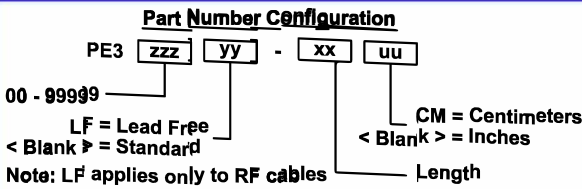

**How To Order**

**Examples**

PE3000LF-100
PE3000-100
PE3000LF-100CM
PE3000-100CM

Part # Ext.	Length In Inches
-12	12"
-24	24"
-36	36"
-48	48"
-60	60"
-XX	Custom Length

8TH FLOOR, BUILDING 1, YONGFU SCIENCE AND TECHNOLOGY CENTER INDUSTRIAL PARK, NANZHA DISTRICT 5, HUMEN, 523900, DONGGUAN, GUANGDONG, CHINA

WEBSITE: [www.ebeestock.com](http://www.ebeestock.com)  
EMAIL: [sales@ebeestock.com](mailto:sales@ebeestock.com)

**9 H% %\$&**

DES. CABLE ASSEMBLY, 7/16 DIN MALE TO 7/16 DIN MALE RIGHT ANGLE

Components	Impedance	Part # Ext.	Length In Centimeters
7/16 DIN MALE	50 OHM	-25CM	25Cm
7/16 DIN MALE RIGHT ANGLE	50 OHM	-50CM	50Cm
		-75CM	75Cm
		-100CM	100Cm
		-125CM	125Cm
-	-	-xxCM	Custom Length

REV. D	FSCM NO.53919	CAD FILE	032912	SCALE	N/A	SIZE	A	2233
--------	---------------	----------	--------	-------	-----	------	---	------

- NOTES:
- UNLESS OTHERWISE SPECIFIED ALL DIMENSIONS ARE NOMINAL.
  - ALL SPECIFICATIONS ARE SUBJECT TO CHANGE WITHOUT NOTICE AT ANY TIME.
  - DIMENSIONS ARE IN INCHES [mm].
  - LENGTH TOLERANCE IS ± 1.5% OR 3/8", WHICHEVER IS GREATER.