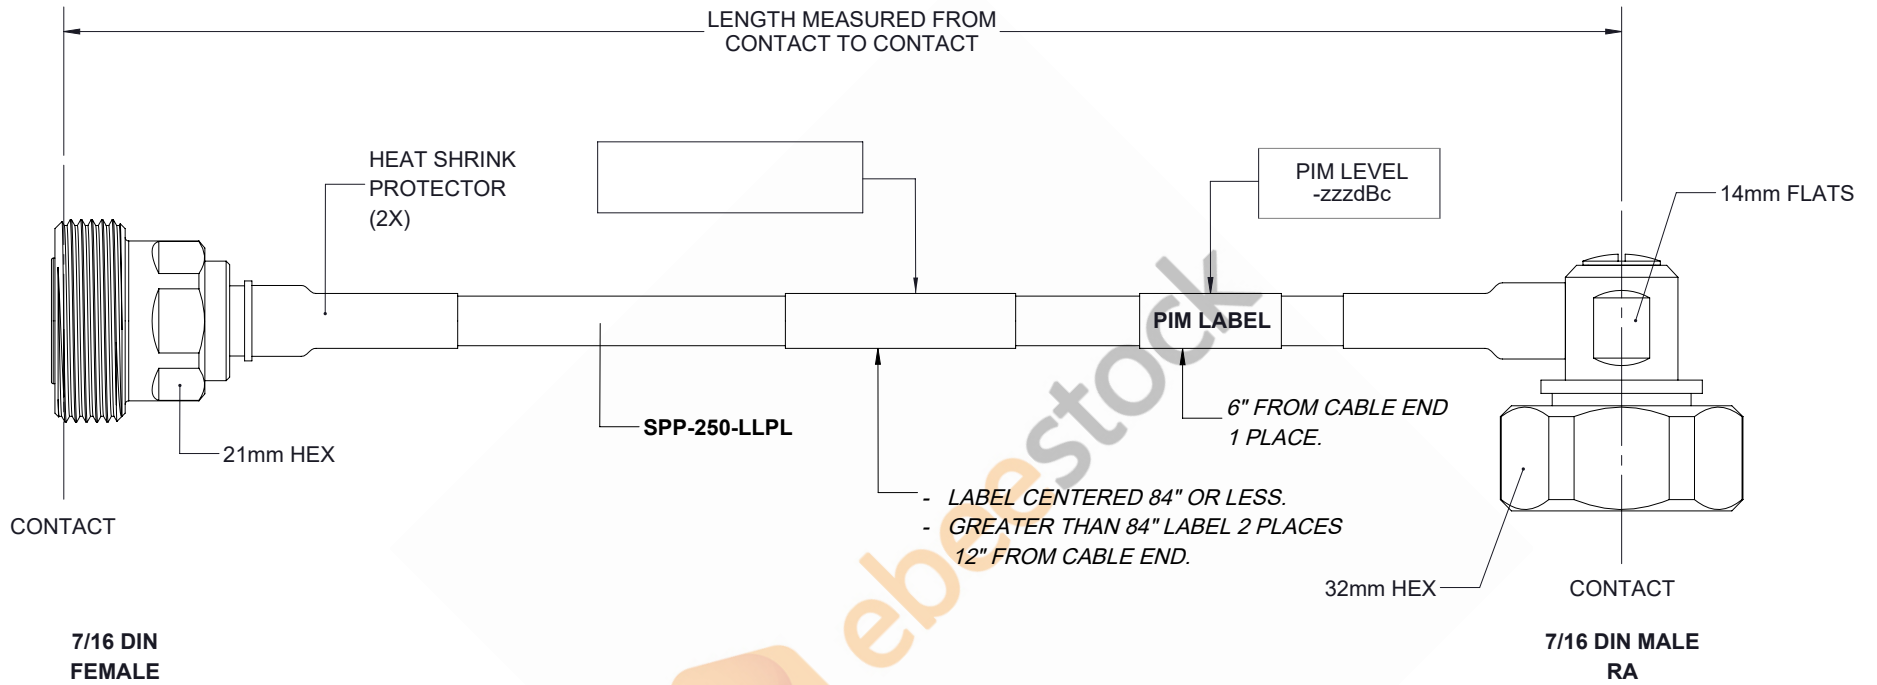

Plenum 7/16 DIN Male Right Angle to 7/16 DIN Female Low PIM Cable 12 Inch Length Using SPP-250-LLPL Coax Using Times Microwave Parts

REVISIONS			
REV.	DESCRIPTION	DATE	APPROVED
A	INITIAL RELEASE	04/09/19	S.ELLIS

UNLESS OTHERWISE SPECIFIED LEADING DIMENSIONS ARE INCHES DIMENSIONS IN [ ] ARE MILLIMETERS

TOLERANCES:	
.X $\pm$ 2 [ 5.08 ]	FRACTIONS $\pm$ 1/32
.XX $\pm$ 01 [ .25 ]	ANGLES $\pm$ 1°
.XXX $\pm$ .005 [ .13 ]	

SHEET 1 OF 1

SCALE N/A

SIZE	CAGE	DRAWN BY	PART NUMBER	REV
A	53919	K.DANG	ET16247	A

THESE COMMODITIES, TECHNOLOGY OR SOFTWARE WERE EXPORTED FROM THE UNITED STATES IN ACCORDANCE WITH THE EXPORT ADMINISTRATION REGULATIONS. DIVERSION CONTRARY TO U.S. LAW PROHIBITED.