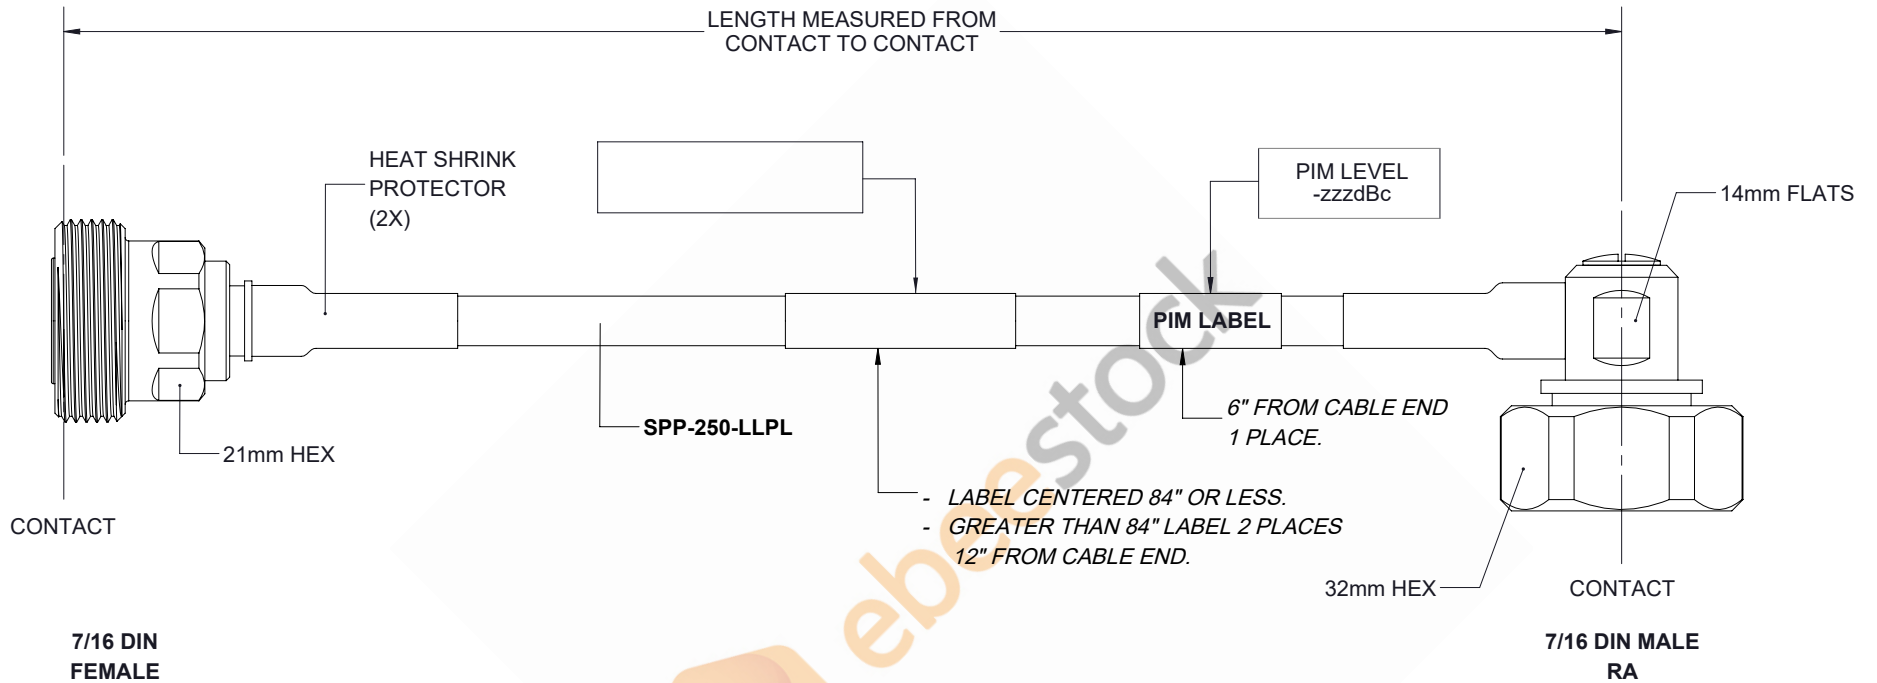

Plenum 7/16 DIN Male Right Angle to 7/16 DIN Female Low PIM Cable 50 cm Length Using SPP-250-LLPL Coax Using Times Microwave Parts

REVISIONS			
REV.	DESCRIPTION	DATE	APPROVED
A	INITIAL RELEASE	04/09/19	S.ELLIS

THESE COMMODITIES, TECHNOLOGY OR SOFTWARE WERE EXPORTED FROM THE UNITED STATES IN ACCORDANCE WITH THE EXPORT ADMINISTRATION REGULATIONS. DIVERSION CONTRARY TO U.S. LAW PROHIBITED.

UNLESS OTHERWISE SPECIFIED LEADING DIMENSIONS ARE INCHES DIMENSIONS IN [] ARE MILLIMETERS		 8TH FLOOR, BUILDING 1, YONGFU SCIENCE AND TECHNOLOGY CENTER INDUSTRIAL PARK, NANZHA DISTRICT 5, HUMEN, 523900, DONGGUAN, GUANGDONG, CHINA WEBSITE: www.ebeestock.com EMAIL: sales@ebeestock.com		THE INFORMATION AND DESIGN IN THIS DOCUMENT IS THE PROPERTY OF EBEESTOCK CORPORATION. ALL RIGHTS RESERVED.	
TOLERANCES: .X=± 2 [5.08] FRACTIONS ± 1/32 .XX=± 01 [.25] ANGLES ± 1° .XXX=± .005 [.13]				SHEET 1 OF 1	
ALL DIMENSIONS SHOWN ARE FOR REFERENCE ONLY.		SCALE N/A			
THIRD-ANGLE PROJECTION 		SIZE A CAGE 53919 DRAWN BY K.DANG PART NUMBER ET16252 REV A			